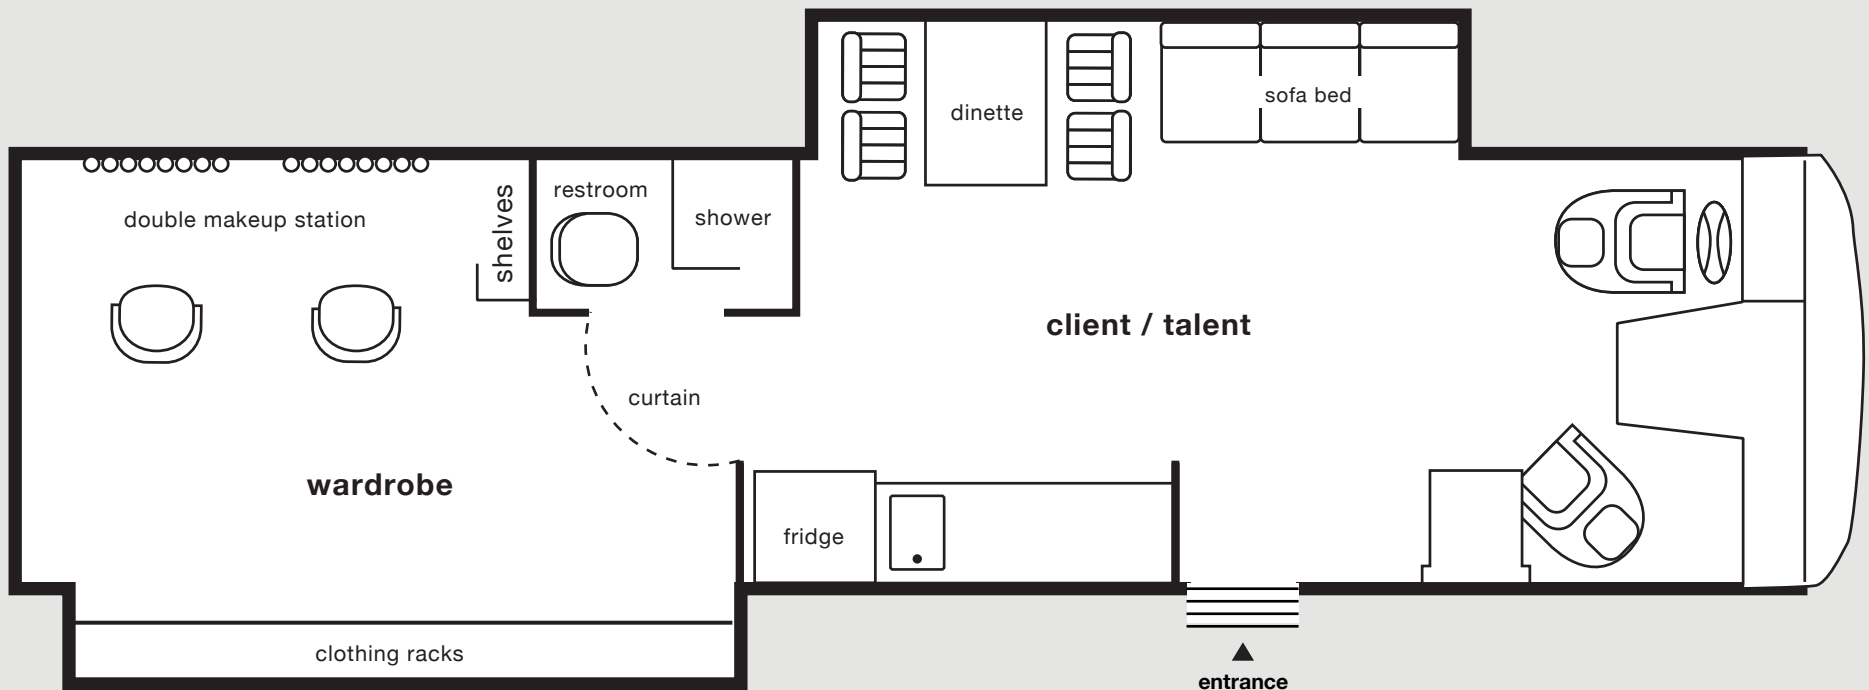

Features

- 2 Full Size Popouts
- Salon Style Make-Up Stations
- Optional Wireless Internet
- 3 Air Conditioners
- Full Entertainment Center
- Shower

▲
only quixote offers a double rear pop-out,
which significantly increases styling space.