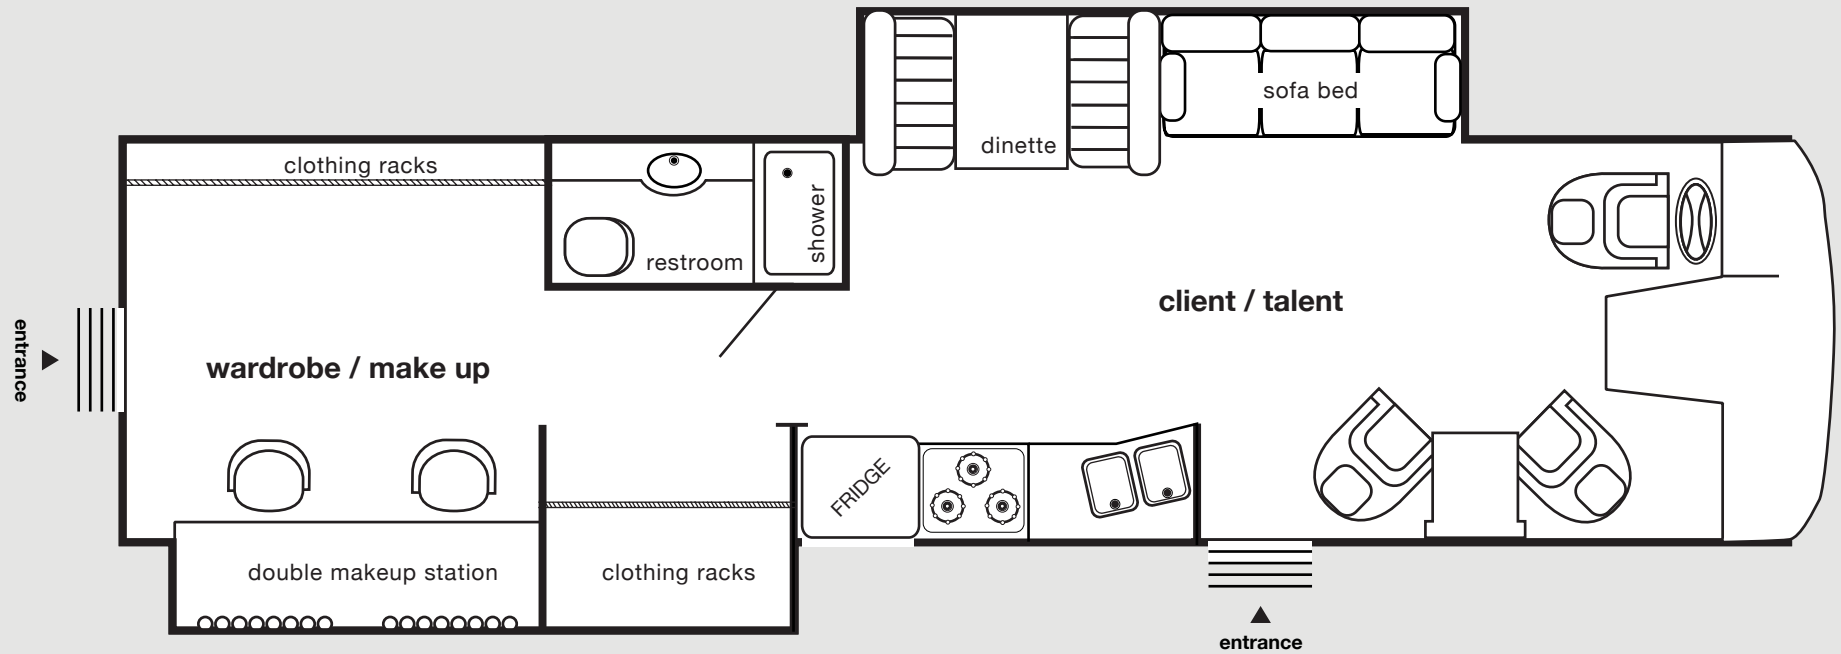

Features

- 2 Full Size Popouts
- Salon Style Make-Up Stations
- Optional Wireless Internet
- 3 Air Conditioners
- Full Entertainment Center
- Shower

▲
only quixote offers a double rear pop-out,
which significantly increases styling space.