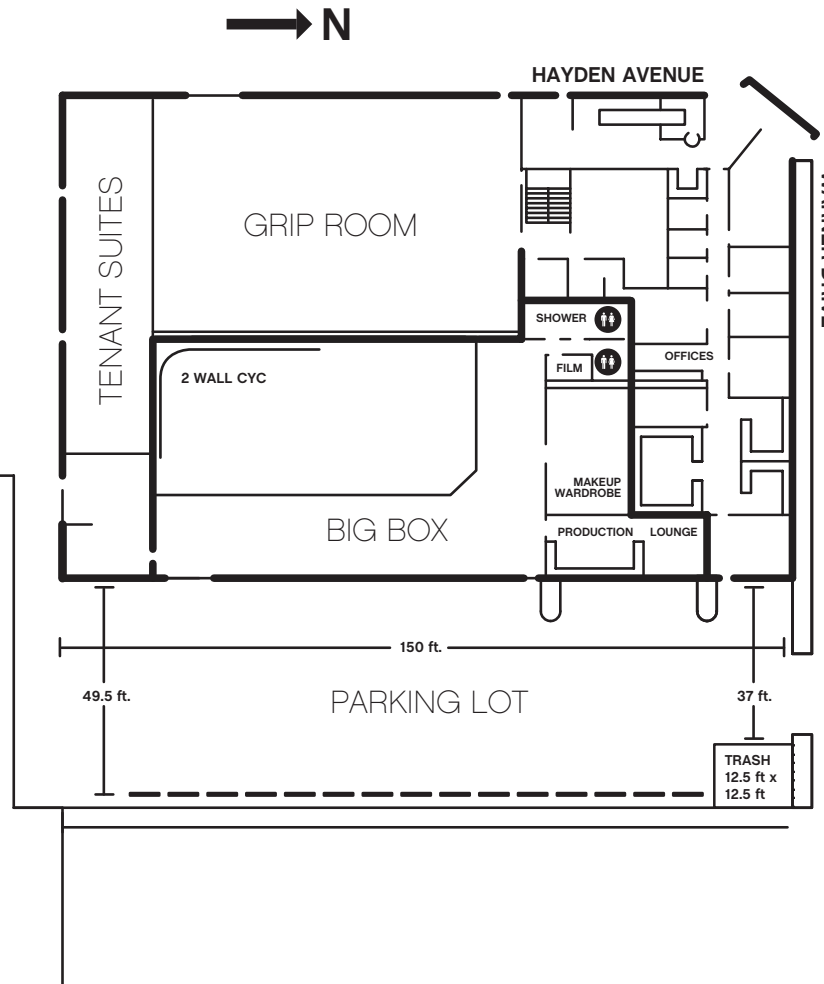

# BIG BOX

SIZE  
49.6' X 80' X 20'  
1,825 Sf

2 WALL CYC  
32' X 64' X 20'

## BIG BOX IS YOUR ANSWER TO A BOUTIQUE FILM STAGE ON THE WESTSIDE

SOUND STAGE / 4000 SF / 1200 AMPS 3 PHASE / 19' TO GRID / 2 WALL CYC / TRUCK LOADING DOOR / 40 CAR PARKING LOT  
LARGE PRODUCTION OFFICE WITH MAC STATION / LCD TV / WARDROBE + MAKE-UP / DELUXE RESTROOMS WITH SHOWER

STAGE	DIMENSIONS	SQ. FT	CYC	POWER
BIG BOX	49.6 x 80 x 20	3968	2 WALL: 32 x 64 x 20	200 x 2, 3 PHASE

FENCE

STAGE	DIMENSIONS	SQ. FT	CYC	POWER
BLACK BOX	38 x 48 x 22	1824	2 WALL: 31 x 35 x 22	200, 3 PHASE <sup>+</sup>
LIGHT BOX	32 x 75 x 18 <sup>**</sup> beam=12	2400	N/A	200, 3 PHASE <sup>+</sup>
SKY BOX	35 x 39 x 13 beam=11.5	1365	1 WALL: 25 x 22 x 13	100 x 2, 3 PHASE
SOFT BOX	35 x 55 x 22	1925	1 WALL: 28 x 36	200, 3 PHASE <sup>+</sup>
BIG BOX	49.6 x 80 x 20	3968	2 WALL: 32 x 64 x 20	600 x 2 PER DISTRO PANEL