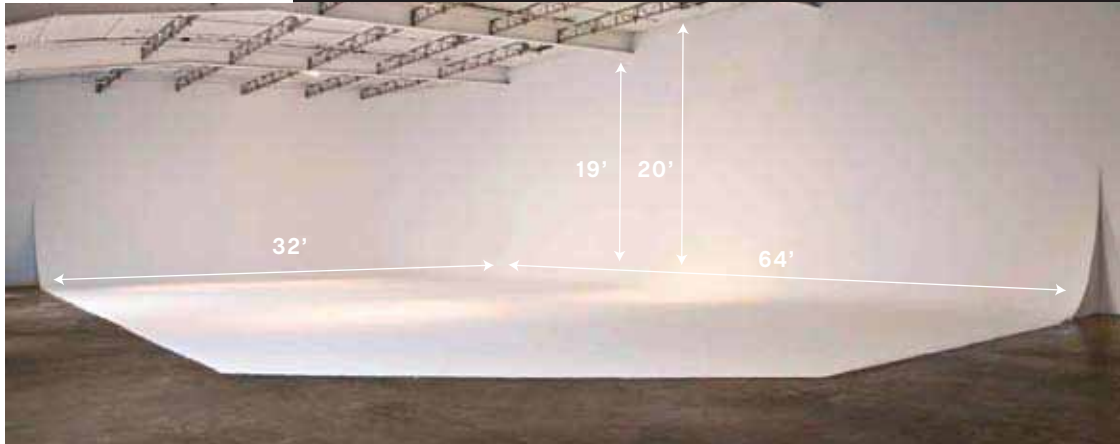

# BIG BOX

SIZE  
49.6' X 80' X 20'  
1,825 Sf

2 WALL CYC  
32' X 64' X 20'

## BIG BOX IS YOUR ANSWER TO A BOUTIQUE FILM STAGE ON THE WESTSIDE

SOUND STAGE / 4000 SF / 1200 AMPS 3 PHASE / 19' TO GRID / 2 WALL CYC / TRUCK LOADING DOOR / 40 CAR PARKING LOT  
LARGE PRODUCTION OFFICE WITH MAC STATION / LCD TV / WARDROBE + MAKE-UP / DELUXE RESTROOMS WITH SHOWER