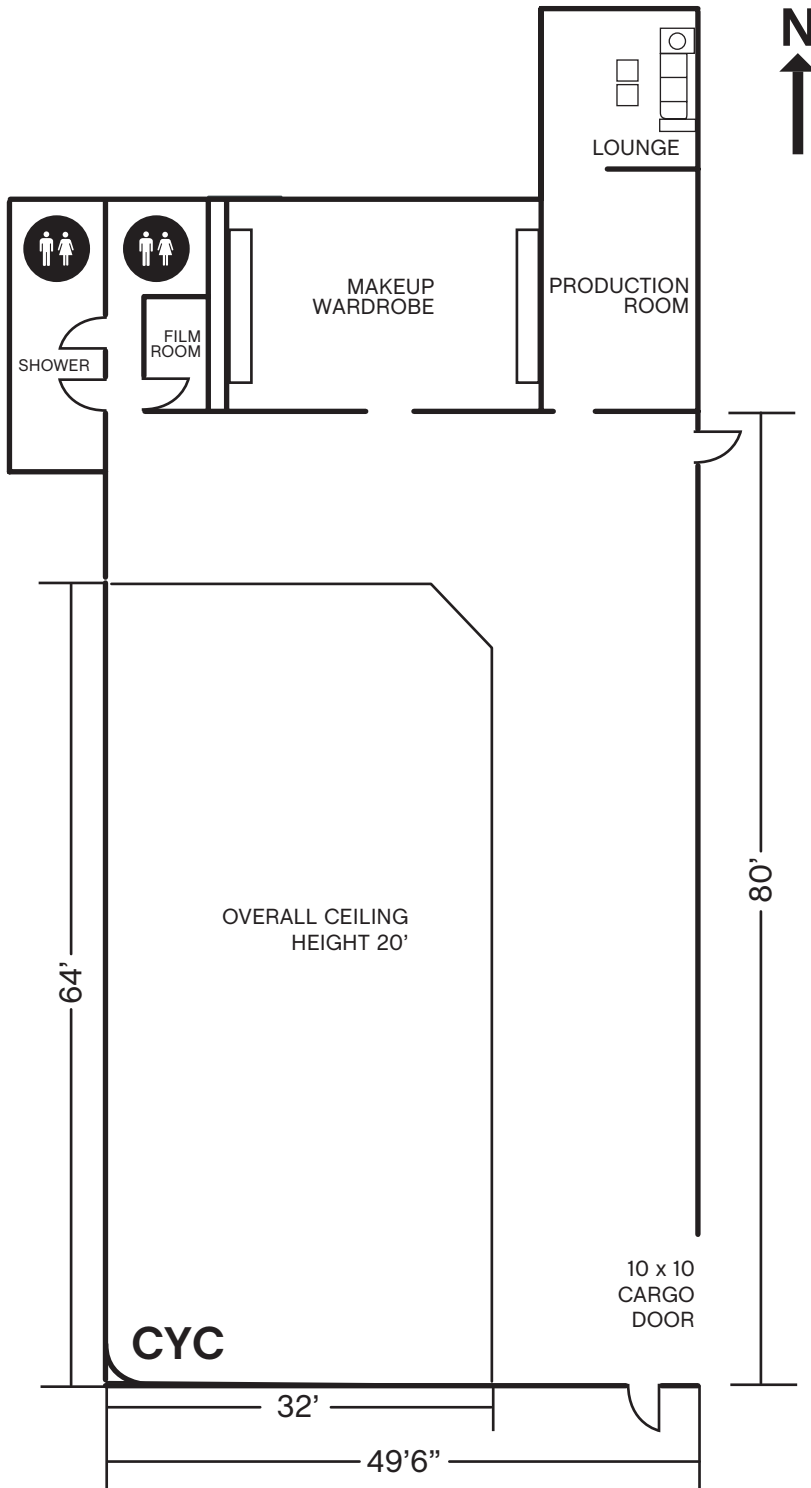

# BIG BOX

SIZE  
49.6' X 80' X 20'  
1,825 Sf

2 WALL CYC  
32' X 64' X 20'

## BIG BOX IS YOUR ANSWER TO A BOUTIQUE FILM STAGE ON THE WESTSIDE

SOUND STAGE / 4000 SF / 1200 AMPS 3 PHASE / 19' TO GRID / 2 WALL CYC / TRUCK LOADING DOOR / 40 CAR PARKING LOT  
LARGE PRODUCTION OFFICE WITH MAC STATION / LCD TV / WARDROBE + MAKE-UP / DELUXE RESTROOMS WITH SHOWER

STAGE	DIMENSIONS	SQ. FT	CYC	POWER
BIG BOX	49.6 x 80 x 20	3968	2 WALL: 32 x 64 x 20	200 x 2, 3 PHASE