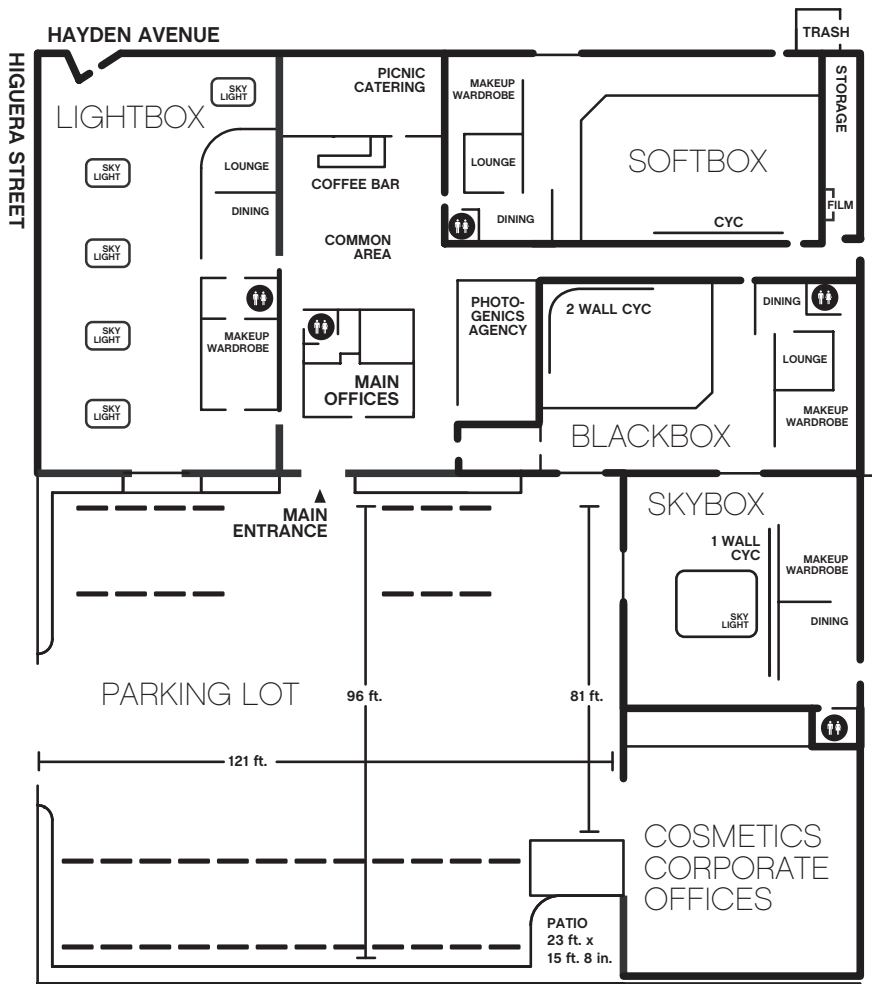

SMASHBOX

8549 HIGUERA ST
CULVER CITY, CA 90232
323.851.5030 FAX 323.851.5029
WWW.SMASHBOXSTUDIOS.COM

STAGE FEATURES

- WIRELESS INTERNET ACCESS
- CELEBRITY DRESSING ROOMS
- FULLY EQUIPPED PRODUCTION OFFICES, DELEGATED PARKING AND PRIVATE LOUNGE.
- ACCESS TO:
  COFFEE & TEA BAR, PING PONG TABLE AND LOUNGE AREA

FENCE