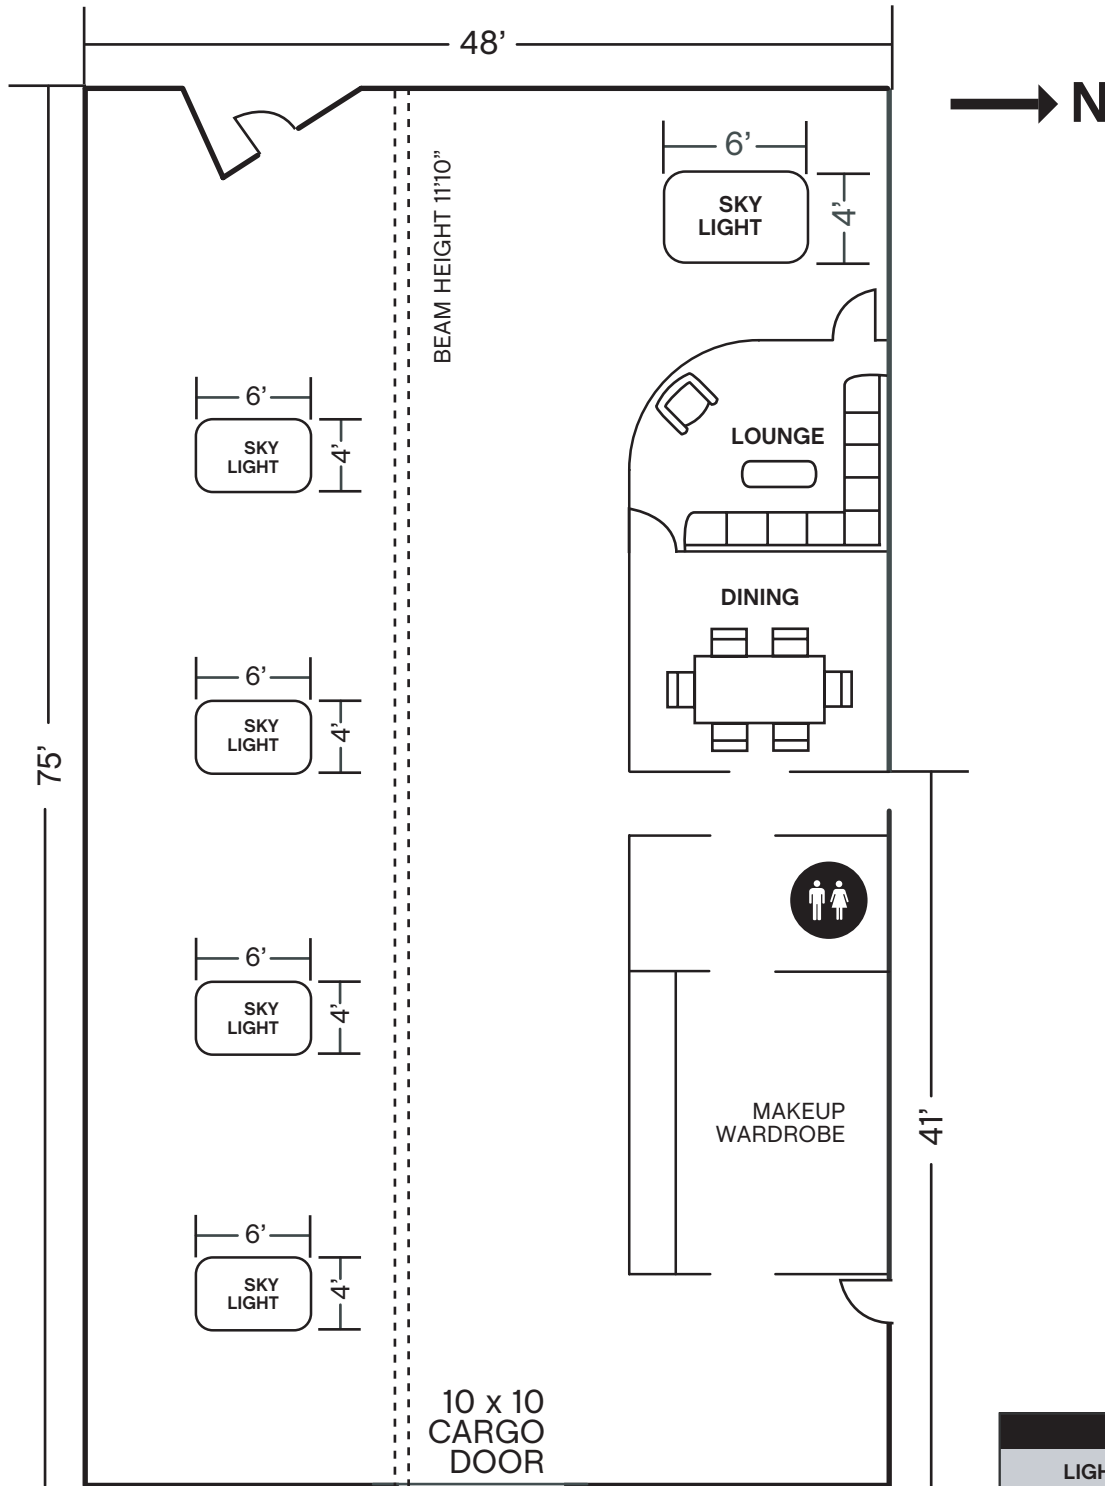

LIGHT BOX

FEATURES
DELUXE WARDROBE
& MAKEUP ROOM
LARGE PROD. SPACE
VIP GREENROOM
DINING AREA
WIRELESS INTERNET
4. 4' X 6' SKYLIGHTS
DAYLIGHT, (FLOOR—CEILING
SOUTHERN EXPOSURE)

SIZE
32' X 75' X 18'
2,400 Sf

ACCESS TO:
COFFEE & TEA BAR, PING PONG
TABLE AND LOUNGE AREA

**10 x 10 NEAR SKYLIGHT IN BACK CORNER OF LIGHTBOX +600 AMPS TOTAL SHARED BETWEEN STUDIOS

STAGE	DIMENSIONS	SQ. FT	CYC	POWER
LIGHT BOX	32 x 75 x 18**	3600	N/A	200, 3 PHASE*

STAGE	DIMENSIONS	SQ. FT	CYC	POWER
BLACK BOX	38 x 48 x 22	1824	2 WALL: 31 x 35 x 22	200, 3 PHASE ⁺
LIGHT BOX	32 x 75 x 18 ^{**} beam=12	2400	N/A	200, 3 PHASE ⁺
SKY BOX	35 x 39 x 13 beam=11.5	1365	1 WALL: 25 x 22 x 13	100 x 2, 3 PHASE
SOFT BOX	35 x 55 x 22	1925	1 WALL: 28 x 36	200, 3 PHASE ⁺
BIG BOX	49.6 x 80 x 20	3968	2 WALL: 32 x 64 x 20	600 x 2 PER DISTRO PANEL