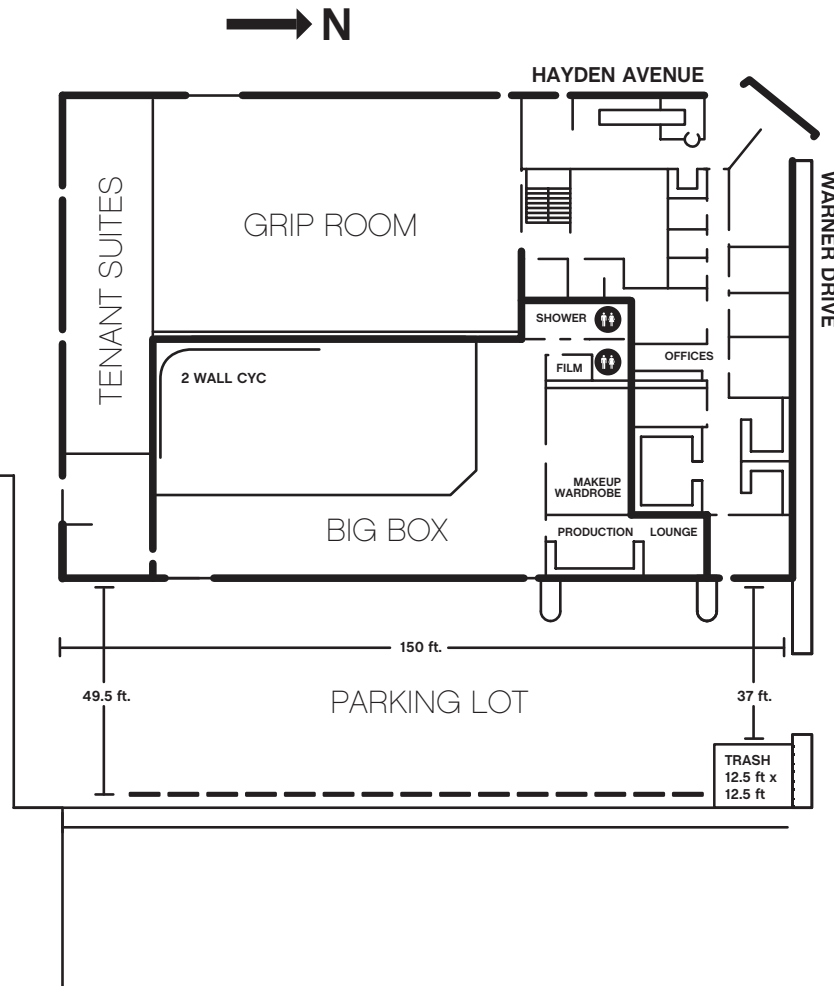

LIGHT BOX

FEATURES
DELUXE WARDROBE
& MAKEUP ROOM
LARGE PROD. SPACE
VIP GREENROOM
DINING AREA
WIRELESS INTERNET
4. 4' X 6' SKYLIGHTS
DAYLIGHT, (FLOOR—CEILING
SOUTHERN EXPOSURE)

SIZE
32' X 75' X 18'
2,400 Sf

ACCESS TO:
COFFEE & TEA BAR, PING PONG
TABLE AND LOUNGE AREA

**10 x 10 NEAR SKYLIGHT IN BACK CORNER OF LIGHTBOX +600 AMPS TOTAL SHARED BETWEEN STUDIOS

STAGE	DIMENSIONS	SQ. FT	CYC	POWER
LIGHT BOX	32 x 75 x 18**	3600	N/A	200, 3 PHASE*

STAGE	DIMENSIONS	SQ. FT	CYC	POWER
BLACK BOX	38 x 48 x 22	1824	2 WALL: 31 x 35 x 22	200, 3 PHASE ⁺
LIGHT BOX	32 x 75 x 18 ^{**} beam=12	2400	N/A	200, 3 PHASE ⁺
SKY BOX	35 x 39 x 13 beam=11.5	1365	1 WALL: 25 x 22 x 13	100 x 2, 3 PHASE
SOFT BOX	35 x 55 x 22	1925	1 WALL: 28 x 36	200, 3 PHASE ⁺
BIG BOX	49.6 x 80 x 20	3968	2 WALL: 32 x 64 x 20	600 x 2 PER DISTRO PANEL