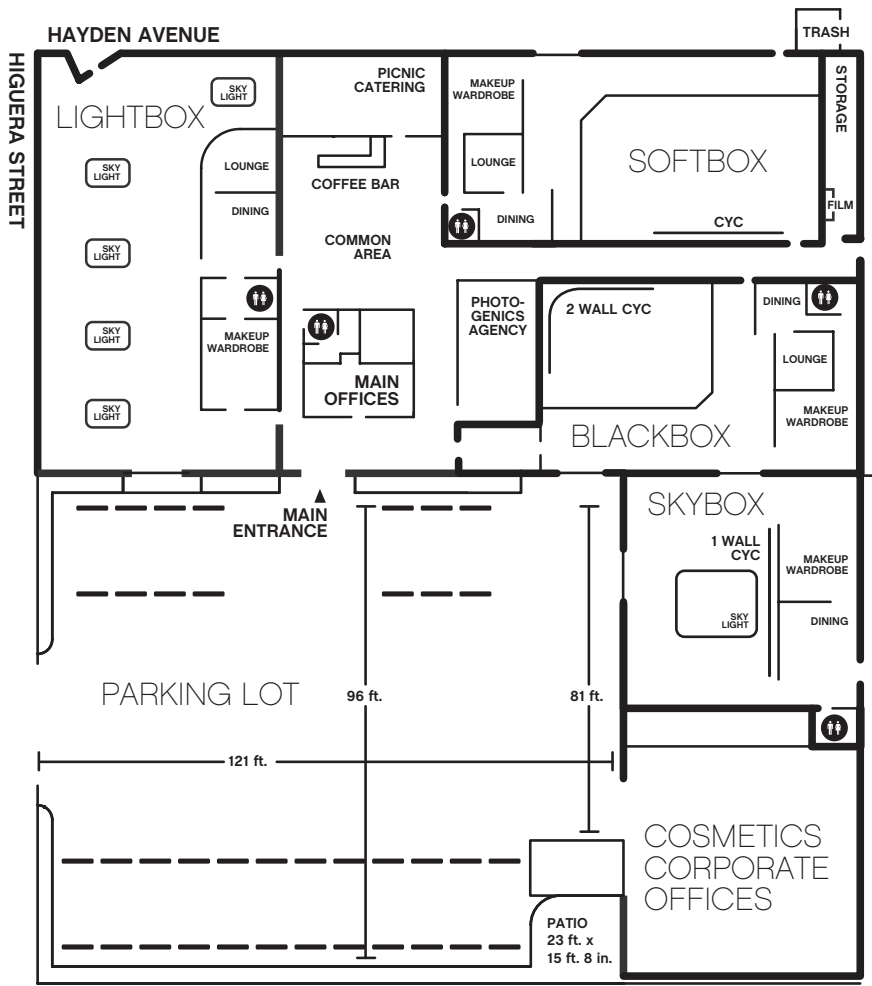

LIGHT BOX

FEATURES
DELUXE WARDROBE
& MAKEUP ROOM
LARGE PROD. SPACE
VIP GREENROOM
DINING AREA
WIRELESS INTERNET
4. 4' X 6' SKYLIGHTS
DAYLIGHT, (FLOOR—CEILING
SOUTHERN EXPOSURE)

SIZE
32' X 75' X 18'
2,400 Sf

ACCESS TO:
COFFEE & TEA BAR, PING PONG
TABLE AND LOUNGE AREA

**10 x 10 NEAR SKYLIGHT IN BACK CORNER OF LIGHTBOX +600 AMPS TOTAL SHARED BETWEEN STUDIOS

STAGE	DIMENSIONS	SQ. FT	CYC	POWER
LIGHT BOX	32 x 75 x 18**	3600	N/A	200, 3 PHASE*

STAGE	DIMENSIONS	SQ. FT	CYC	POWER
BLACK BOX	38 x 48 x 22	1824	2 WALL: 31 x 35 x 22	200, 3 PHASE ⁺
LIGHT BOX	32 x 75 x 18 ^{**} beam=12	2400	N/A	200, 3 PHASE ⁺
SKY BOX	35 x 39 x 13 beam=11.5	1365	1 WALL: 25 x 22 x 13	100 x 2, 3 PHASE
SOFT BOX	35 x 55 x 22	1925	1 WALL: 28 x 36	200, 3 PHASE ⁺
BIG BOX	49.6 x 80 x 20	3968	2 WALL: 32 x 64 x 20	600 x 2 PER DISTRO PANEL