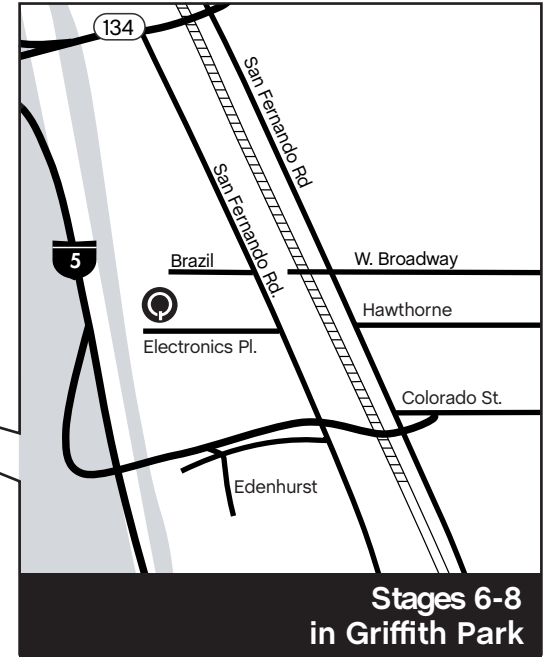

DIRECTIONS WEST HOLLYWOOD CULVER CITY GRIFFITH PARK

**QUIXOTE STUDIOS
GRIFFITH PARK
Stages 6-8**
4585 Electronics Pl
Los Angeles, CA 90039
323.957.9933

From the Valley
101 S toward Los Angeles
Merge onto 134 E
Exit San Fernando Rd
Right onto W Doran St
Left onto San Fernando Rd
Right onto W Broadway
W Broadway becomes Brazil
Left onto San Fernando Rd
Left onto Electronics Pl
Right onto Electronics Pl

From Downtown
110 N toward Pasadena
Merge onto 5 N
Exit Colorado St
Take Edenhurst Ave ramp
Left onto Colorado Blvd
Left onto San Fernando Rd
Left onto Electronics Pl