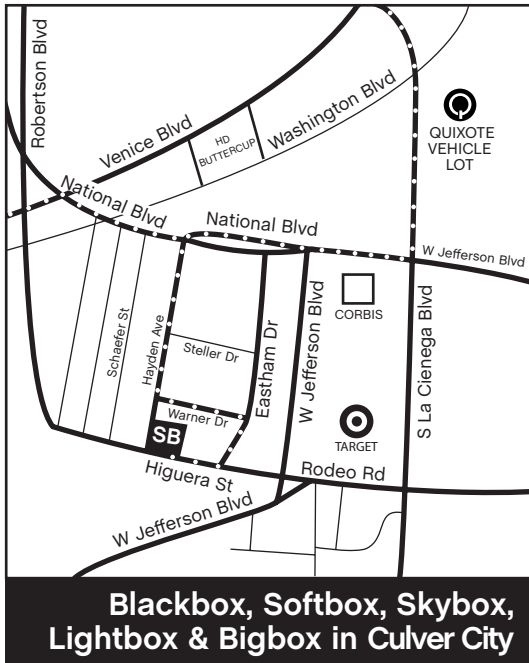

**SMASHBOX STUDIOS
CULVER CITY**
8549 Higuera St
Culver City, CA 90232
310.558.1460

From Hollywood
Take 10 W
Exit La Cienega Blvd
Left on La Cienega Blvd
Right on Rodeo
(Rodeo turns into Higuera St)

**Freeway route
from Santa Monica**
Take 10 E
Exit Robertson Blvd
Left on Venice
Right on National
Right on Eastham Dr
Right on Higuera St

**Surface route
from Santa Monica**
Take Venice Blvd east
Right on National Blvd
Right on Eastham Dr
Right on Higuera St

SMASHBOX®
STUDIOS