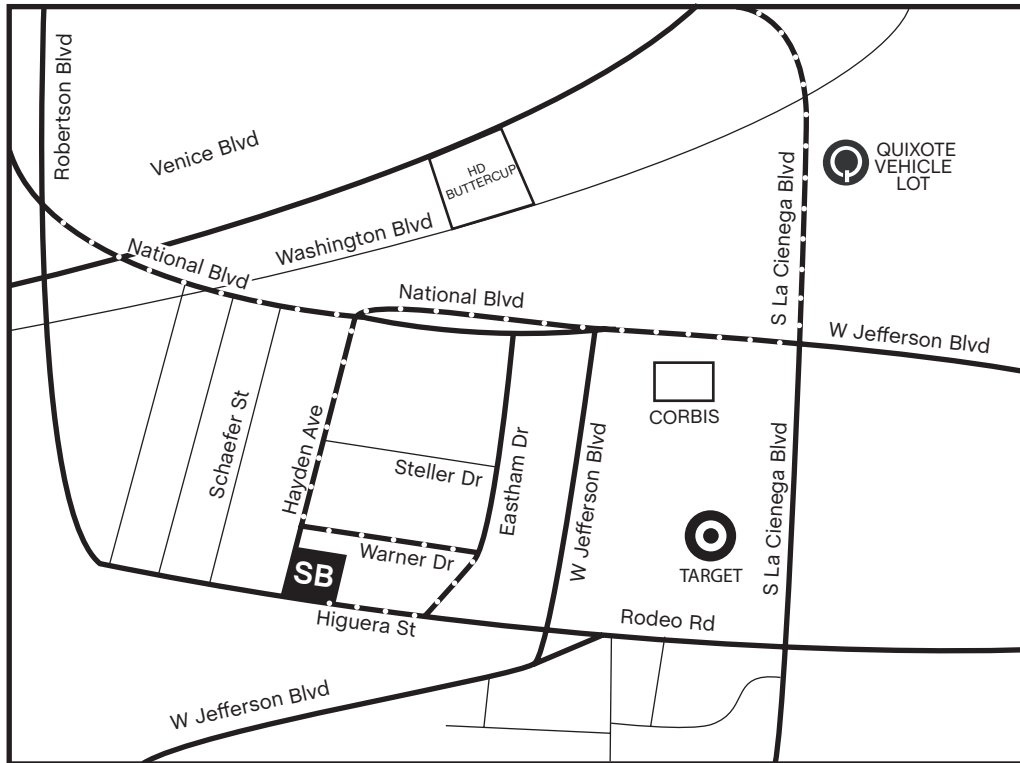

DIRECTIONS CULVER CITY

FROM HOLLYWOOD

TAKE 10 WEST
EXIT LA CIENEGA BLVD
LEFT ON LA CIENEGA BLVD
RIGHT ON RODEO
(RODEO TURNS INTO HIGUERA ST)

CONTACT INFORMATION

8549 HIGUERA ST
CULVER CITY, CA 90232
STUDIO MAIN LINE
310.558.1460
FAX
310.815.8632

GRIP ROOM
310.733.2560

SURFACE ROUTE FROM SANTA MONICA

TAKE VENICE BLVD EAST
RIGHT ON NATIONAL BLVD
RIGHT ON EASTHAM DR
RIGHT ON HIGUERA ST

FREEWAY ROUTE FROM SANTA MONICA

TAKE 10 EAST
EXIT ROBERTSON BLVD
LEFT ON VENICE
RIGHT ON NATIONAL
RIGHT ON EASTHAM DR
RIGHT ON HIGUERA ST

SMASHBOX