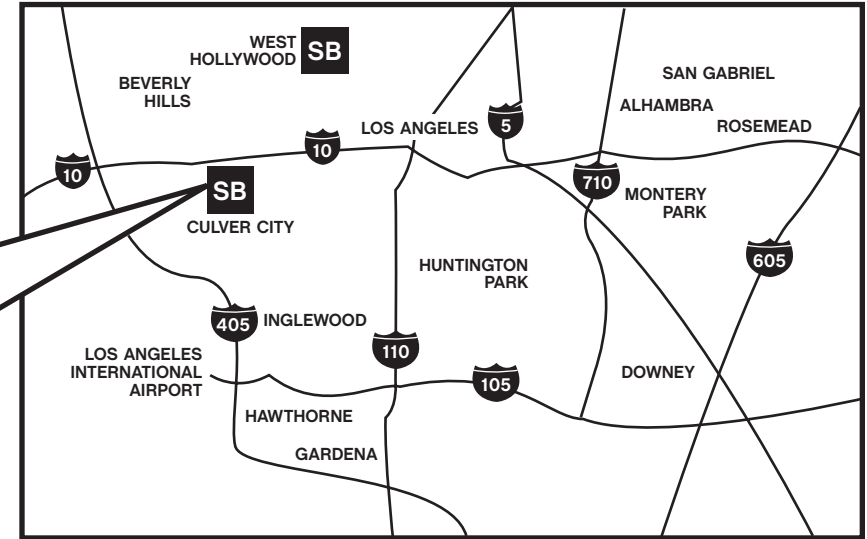

DIRECTIONS CULVER CITY

FROM HOLLYWOOD

TAKE 10 WEST
EXIT LA CIENEGA BLVD
LEFT ON LA CIENEGA BLVD
RIGHT ON RODEO
(RODEO TURNS INTO HIGUERA ST)

CONTACT INFORMATION

8549 HIGUERA ST
CULVER CITY, CA 90232
STUDIO MAIN LINE
310.558.1460
FAX
310.815.8632

GRIP ROOM
310.733.2560

SURFACE ROUTE FROM SANTA MONICA

TAKE VENICE BLVD EAST
RIGHT ON NATIONAL BLVD
RIGHT ON EASTHAM DR
RIGHT ON HIGUERA ST

FREEWAY ROUTE FROM SANTA MONICA

TAKE 10 EAST
EXIT ROBERTSON BLVD
LEFT ON VENICE
RIGHT ON NATIONAL
RIGHT ON EASTHAM DR
RIGHT ON HIGUERA ST