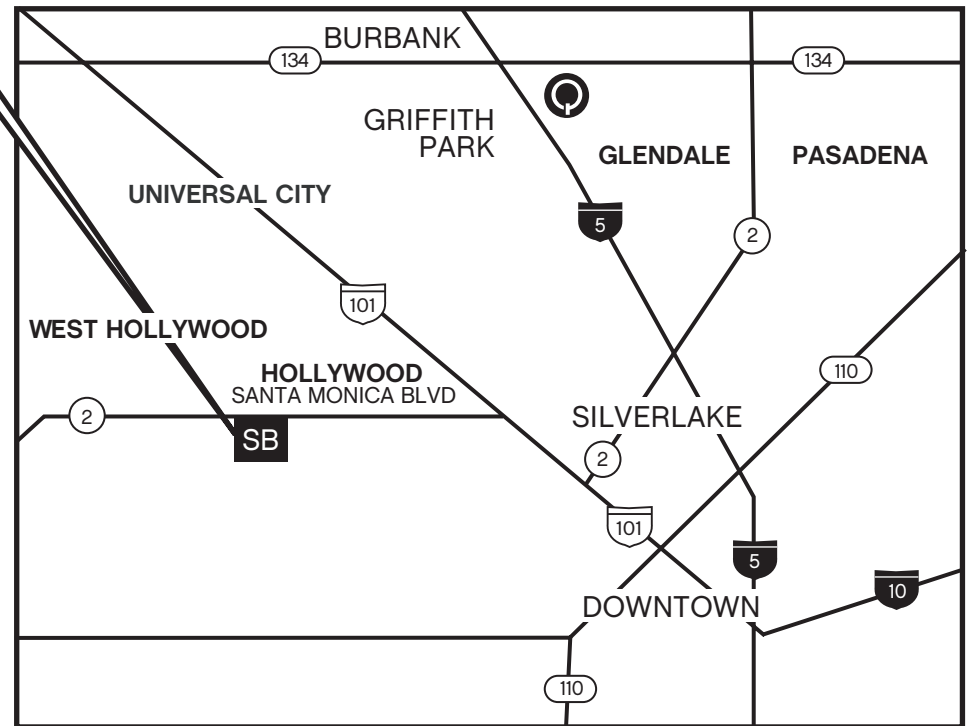

DIRECTIONS WEST HOLLYWOOD STAGES 1-4

WEST HOLLYWOOD STAGES 1-3

1011 N. FULLER AVE.
WEST HOLLYWOOD, CA 90046
323) 851-5030

WEST HOLLYWOOD STAGE 4

1001 N. POINSETTIA PLACE
WEST HOLLYWOOD, CA 90046
323) 851-5030

FROM THE VALLEY

101 S. TOWARD DOWNTOWN
EXIT HIGHLAND AVE. HEADING SOUTH
RIGHT ONTO SANTA MONICA BLVD.
LEFT ONTO FULLER AVE.
STAGES 1-3 AT 1011 N. FULLER

FROM SANTA MONICA

10 E. TOWARD DOWNTOWN
EXIT LA BREA NORTH
LEFT ONTO SANTA MONICA BLVD.
LEFT ONTO FULLER AVE.
STAGES 1-3 AT 1011 N. FULLER

SMASHBOX