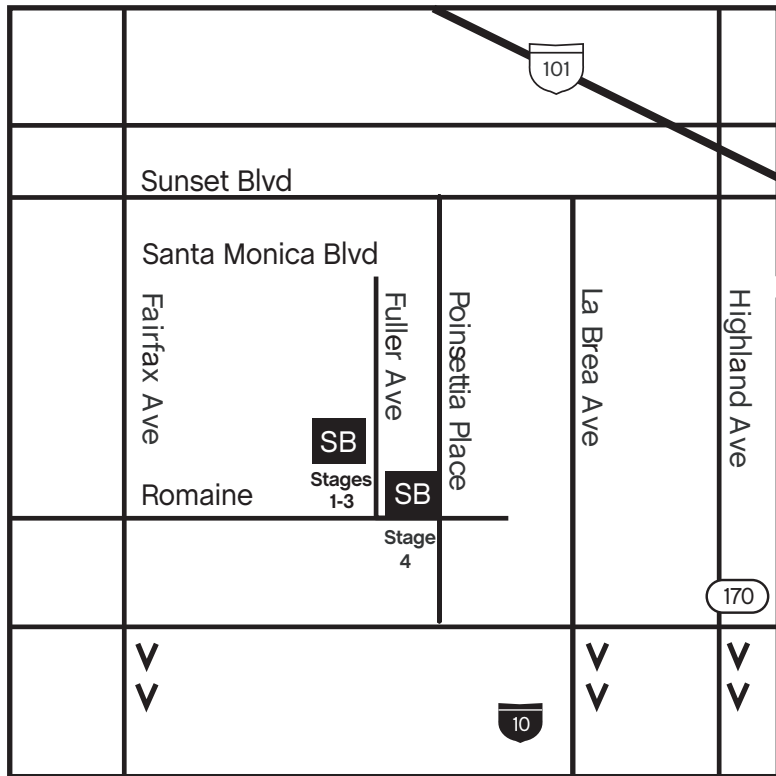

DIRECTIONS WEST HOLLYWOOD STAGES 1-4

WEST HOLLYWOOD STAGES 1-3

1011 N. FULLER AVE.
WEST HOLLYWOOD, CA 90046
323) 851-5030

WEST HOLLYWOOD STAGE 4

1001 N. POINSETTIA PLACE
WEST HOLLYWOOD, CA 90046
323) 851-5030

FROM THE VALLEY

101 S. TOWARD DOWNTOWN
EXIT HIGHLAND AVE. HEADING SOUTH
RIGHT ONTO SANTA MONICA BLVD.
LEFT ONTO FULLER AVE.
STAGES 1-3 AT 1011 N. FULLER

FROM SANTA MONICA

10 E. TOWARD DOWNTOWN
EXIT LA BREA NORTH
LEFT ONTO SANTA MONICA BLVD.
LEFT ONTO FULLER AVE.
STAGES 1-3 AT 1011 N. FULLER