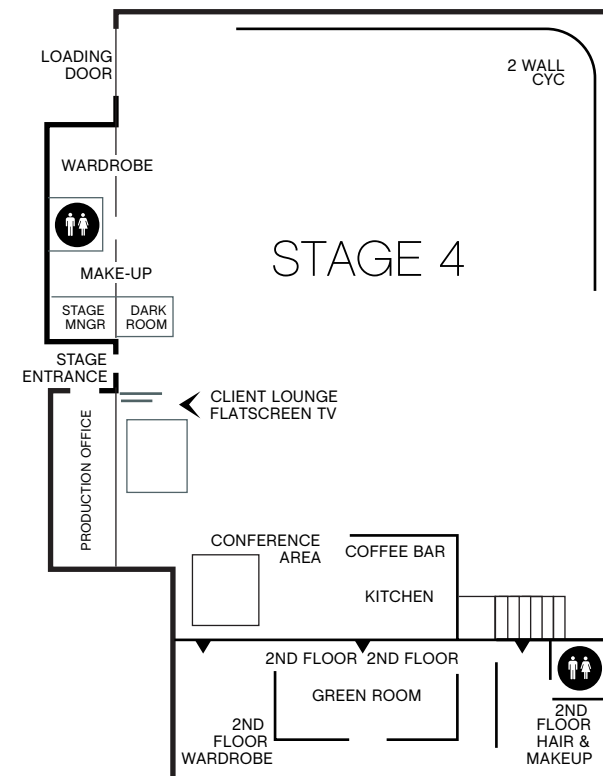

STAGE 3 WEST HOLLYWOOD
IDEAL FOR BEAUTY PORTRAITS,
TABLE TOP, + SMALL
(NON-SYNC SOUND) JOBS

3

FEATURES
DELUXE MAKEUP
+ WARDROBE ROOM
FLEX LOUNGE AREA
COFFEE BAR ACCESS

SIZE
30' X 60' X 12'
1,800 TOTAL SF

STAGE FEATURES

WIRELESS INTERNET ACCESS
 CELEBRITY DRESSING ROOMS
 FULLY EQUIPPED PRODUCTION
 OFFICES, DEDICATED PARKING
 AND PRIVATE V.I.P. LOUNGE W/ BATHROOM.

ACCESS TO:
 COFFEE & TEA BAR, PING PONG
 TABLE AND LOUNGE AREA

STAGE	DIMENSIONS	SQ. FT	CYC	POWER
STAGE 3 - WEHO	30 x 60 x 12	1800	3 WALL 15 x 20 x 10	800, 1 PHASE

SMASHBOX STAGES 1 - 4

1011 NORTH FULLER AVE
WEST HOLLYWOOD, CA 90046
323.851.5030 FAX 323.851.5029
WWW.SMASHBOXSTUDIOS.COM

STAGE	DIMENSIONS	SQ. FT	CYC	POWER
STAGE 1 - WEHO*	75 x 110 x 21	8250	2 WALL 60 x 70 x 19	2000, 3 PHASE
STAGE 2 - WEHO*	42 x 90 x 19	3800	2 WALL 30 x 40 x 19	1200, 3 PHASE
STAGE 3 - WEHO*	30 x 60 x 12	1800	3 WALL 15 x 20 x 10	800, 1 PHASE
STAGE 4 - WEHO*	85 x 63 x 20	5300	2 WALL 40 x 32 x 17	1600, 1 PHASE