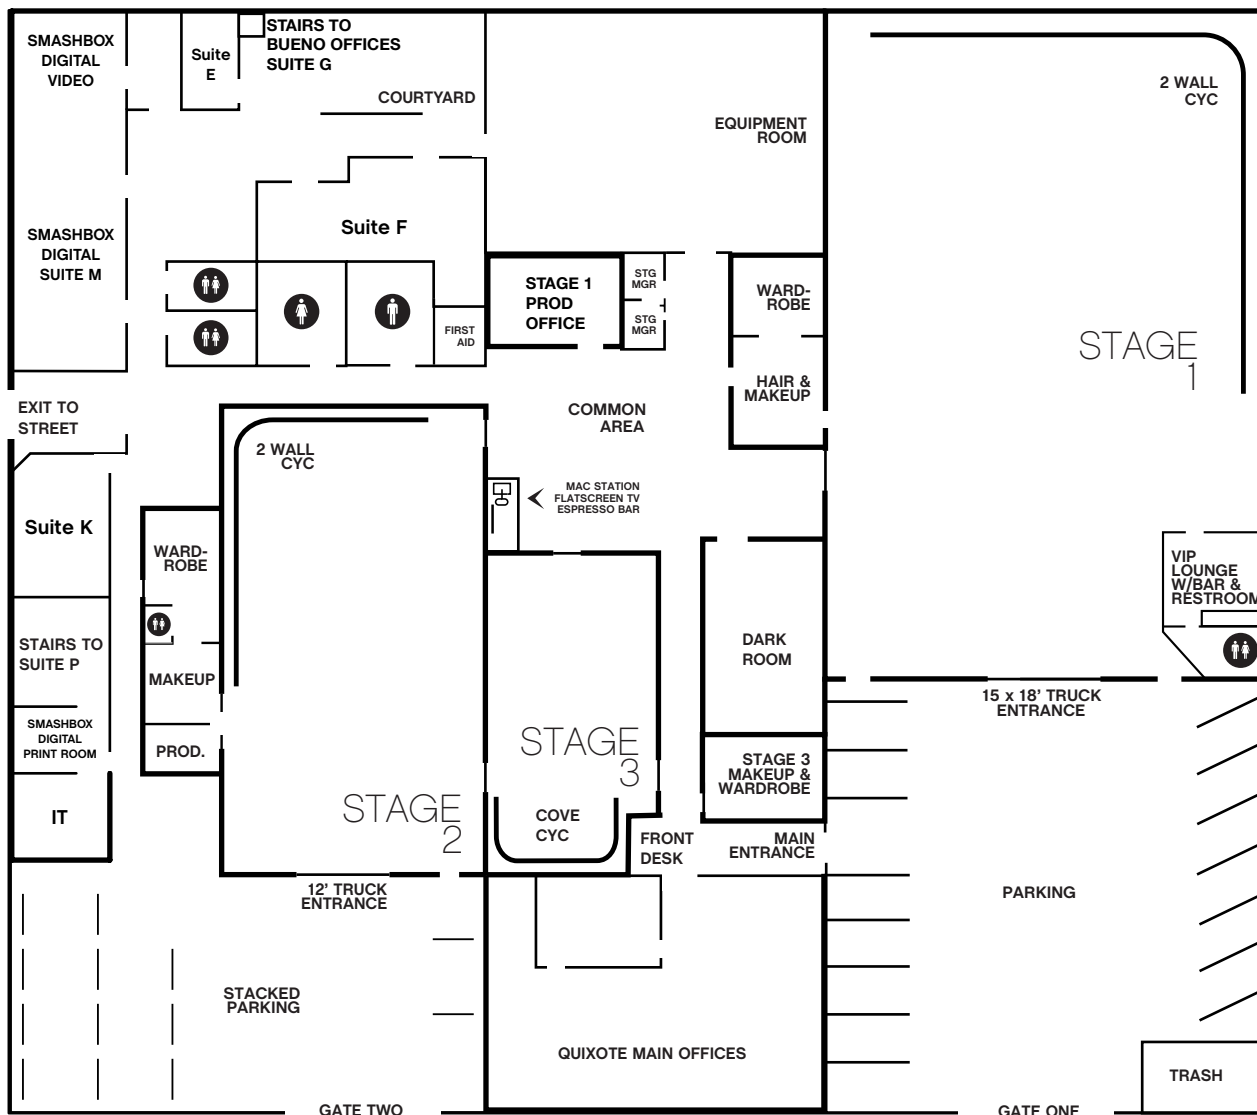

STAGE 3 WEST HOLLYWOOD
IDEAL FOR BEAUTY PORTRAITS,
TABLE TOP, + SMALL
(NON-SYNC SOUND) JOBS

3

FEATURES
DELUXE MAKEUP
+ WARDROBE ROOM
FLEX LOUNGE AREA
COFFEE BAR ACCESS

SIZE
30' X 60' X 12'
1,800 TOTAL SF

STAGE FEATURES

WIRELESS INTERNET ACCESS
 CELEBRITY DRESSING ROOMS
 FULLY EQUIPPED PRODUCTION
 OFFICES, DEDICATED PARKING
 AND PRIVATE V.I.P. LOUNGE W/ BATHROOM.

ACCESS TO:
 COFFEE & TEA BAR, PING PONG
 TABLE AND LOUNGE AREA

STAGE	DIMENSIONS	SQ. FT	CYC	POWER
STAGE 3 - WEHO	30 x 60 x 12	1800	3 WALL 15 x 20 x 10	800, 1 PHASE

SMASHBOX STAGES 1 - 4

1011 NORTH FULLER AVE
WEST HOLLYWOOD, CA 90046
323.851.5030 FAX 323.851.5029
WWW.SMASHBOXSTUDIOS.COM

STAGE	DIMENSIONS	SQ. FT	CYC	POWER
STAGE 1 - WEHO*	75 x 110 x 21	8250	2 WALL 60 x 70 x 19	2000, 3 PHASE
STAGE 2 - WEHO*	42 x 90 x 19	3800	2 WALL 30 x 40 x 19	1200, 3 PHASE
STAGE 3 - WEHO*	30 x 60 x 12	1800	3 WALL 15 x 20 x 10	800, 1 PHASE
STAGE 4 - WEHO*	85 x 63 x 20	5300	2 WALL 40 x 32 x 17	1600, 1 PHASE