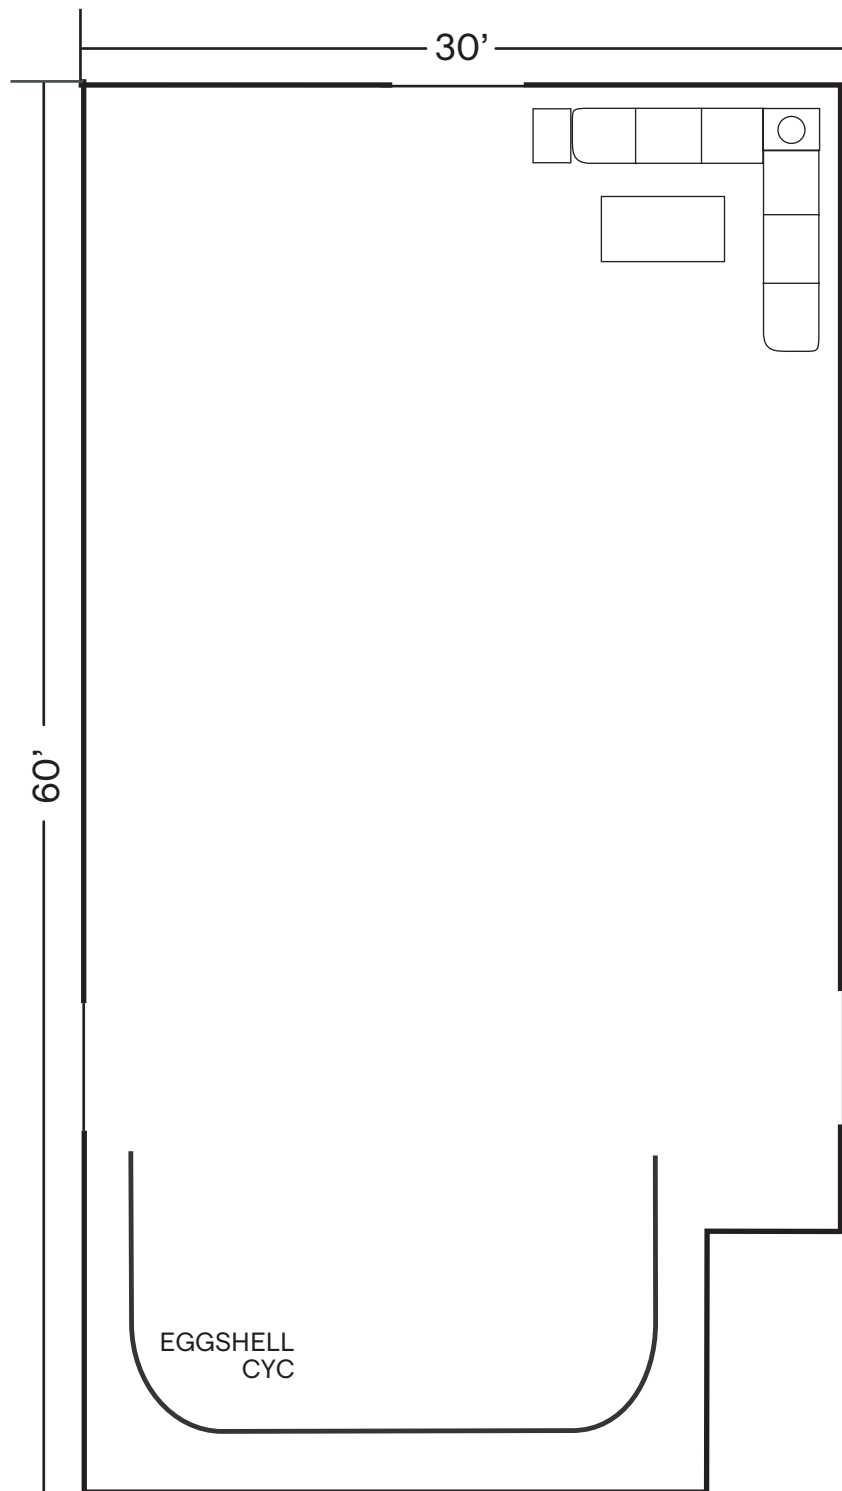

STAGE 3 WEST HOLLYWOOD
IDEAL FOR BEAUTY PORTRAITS,
TABLE TOP, + SMALL
(NON-SYNC SOUND) JOBS

3

FEATURES
DELUXE MAKEUP
+ WARDROBE ROOM
FLEX LOUNGE AREA
COFFEE BAR ACCESS

SIZE
30' X 60' X 12'
1,800 TOTAL SF

3 WALL EGGSHELL CYC
15' X 20' X 10'

SMASHBOX

SMASHBOXSTUDIOS.COM

WEST HOLLYWOOD

(323) 851 5030

SMASHBOX

STAGE 3

1011 NORTH FULLER AVE
 WEST HOLLYWOOD, CA 90046
 323.851.5030 FAX 323.851.5029
 WWW.SMASHBOXSTUDIOS.COM

STAGE	DIMENSIONS	SQ. FT	CYC	POWER
STAGE 3 - WEHO	30 x 60 x 12	1800	3 WALL 15 x 20 x 10	800, 1 PHASE

SMASHBOX STAGES 1 - 4

1011 NORTH FULLER AVE
WEST HOLLYWOOD, CA 90046
323.851.5030 FAX 323.851.5029
WWW.SMASHBOXSTUDIOS.COM

STAGE	DIMENSIONS	SQ. FT	CYC	POWER
STAGE 1 - WEHO*	75 x 110 x 21	8250	2 WALL 60 x 70 x 19	2000, 3 PHASE
STAGE 2 - WEHO*	42 x 90 x 19	3800	2 WALL 30 x 40 x 19	1200, 3 PHASE
STAGE 3 - WEHO*	30 x 60 x 12	1800	3 WALL 15 x 20 x 10	800, 1 PHASE
STAGE 4 - WEHO*	85 x 63 x 20	5300	2 WALL 40 x 32 x 17	1600, 1 PHASE