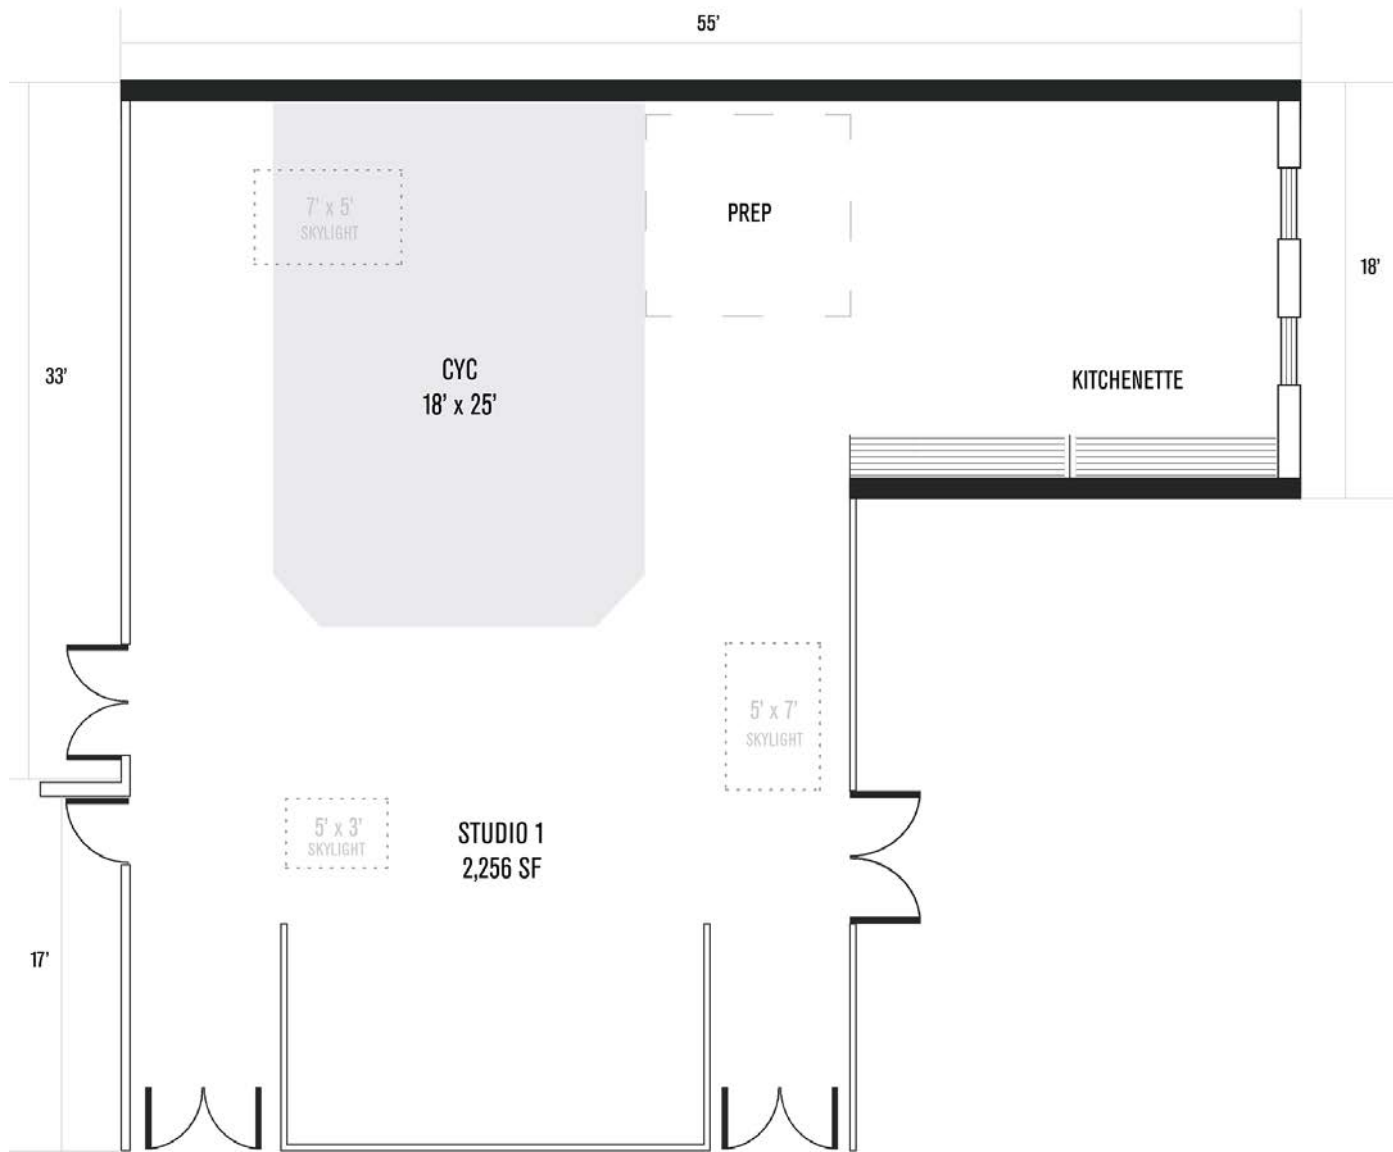

# 1 STUDIO

## DETAILS:

2,256 total sq. ft.  
18'W x 25'D x 14'H cyc  
14-22' Ceilings  
200 amps / 3 phase  
Natural light/blackout capable skylights  
Sonos sound system  
iPad music station

Dedicated wireless access  
Hair and makeup stations  
Style out/wardroom room  
Communal workspace  
In-studio kitchenette  
Exposed wood beams