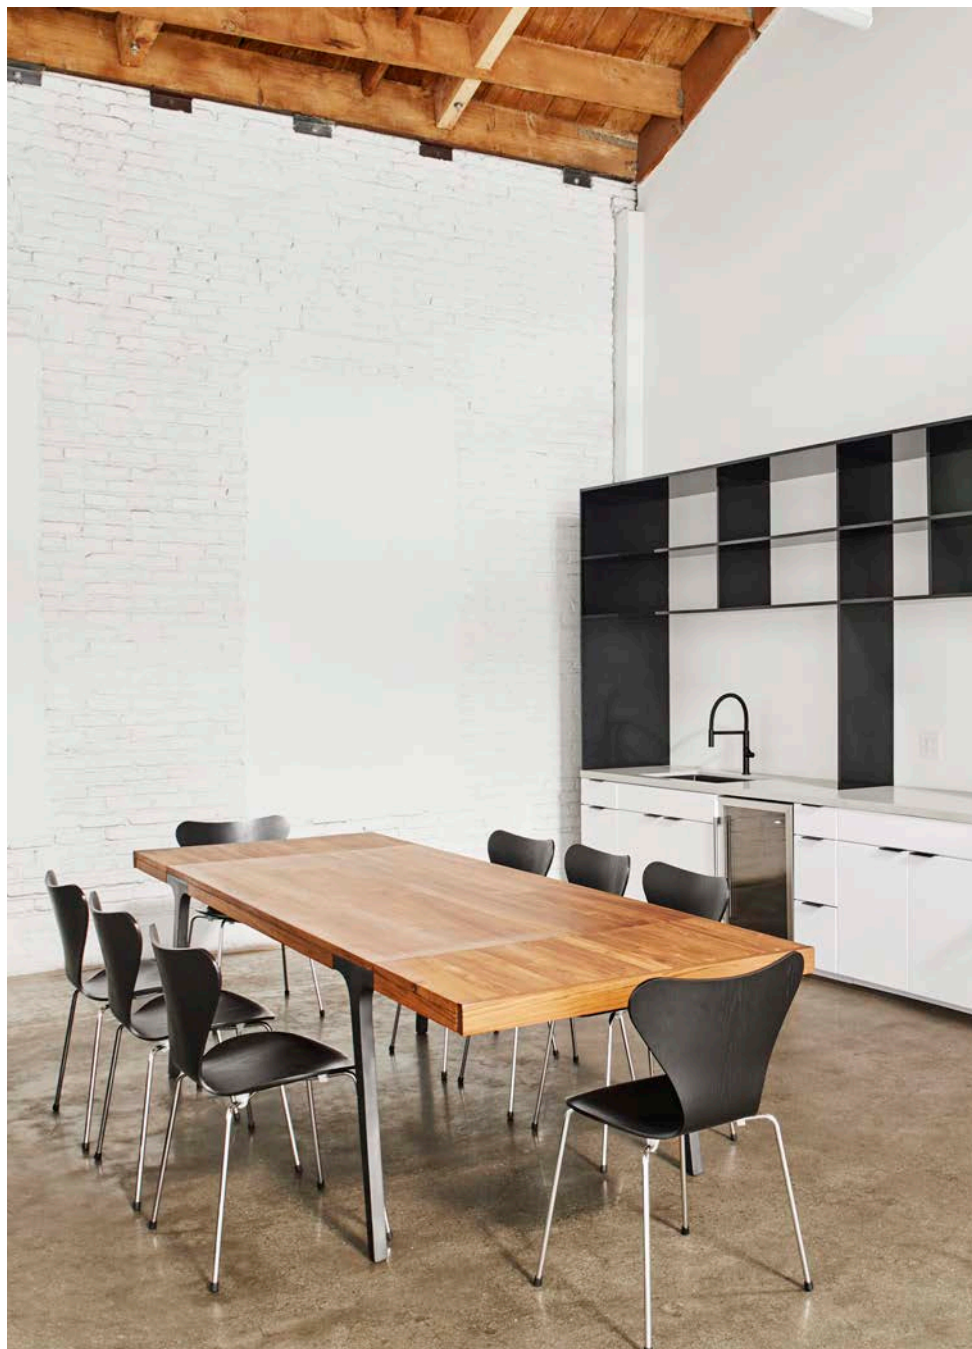

## DETAILS:

2,256 total sq. ft.  
18'W x 25'D x 14'H cyc  
14-22' Ceilings  
200 amps / 3 phase  
Natural light/blackout capable skylights  
Sonos sound system  
iPad music station

Dedicated wireless access  
Hair and makeup stations  
Style out/wardroom room  
Communal workspace  
In-studio kitchenette  
Exposed wood beams