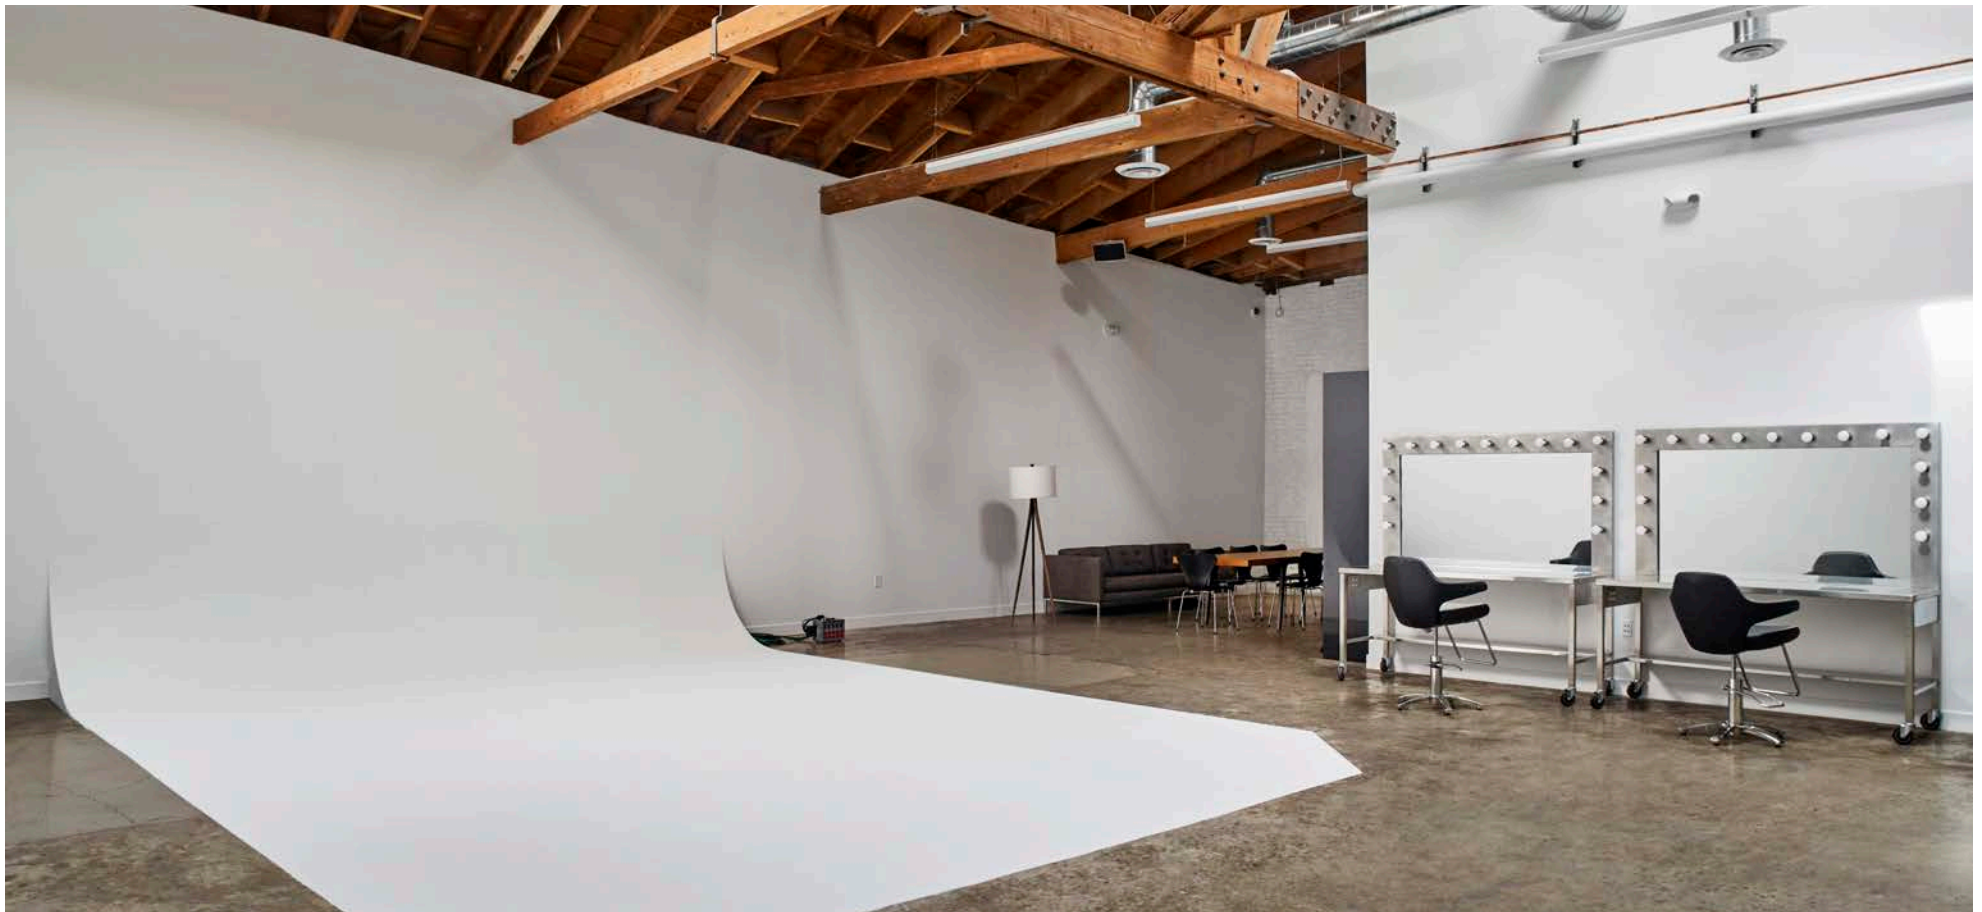

## DETAILS:

2,256 total sq. ft.  
18'W x 25'D x 14'H cyc  
14-22' Ceilings  
200 amps / 3 phase  
Natural light/blackout capable skylights  
Sonos sound system  
iPad music station

Dedicated wireless access  
Hair and makeup stations  
Style out/wardroom room  
Communal workspace  
In-studio kitchenette  
Exposed wood beams