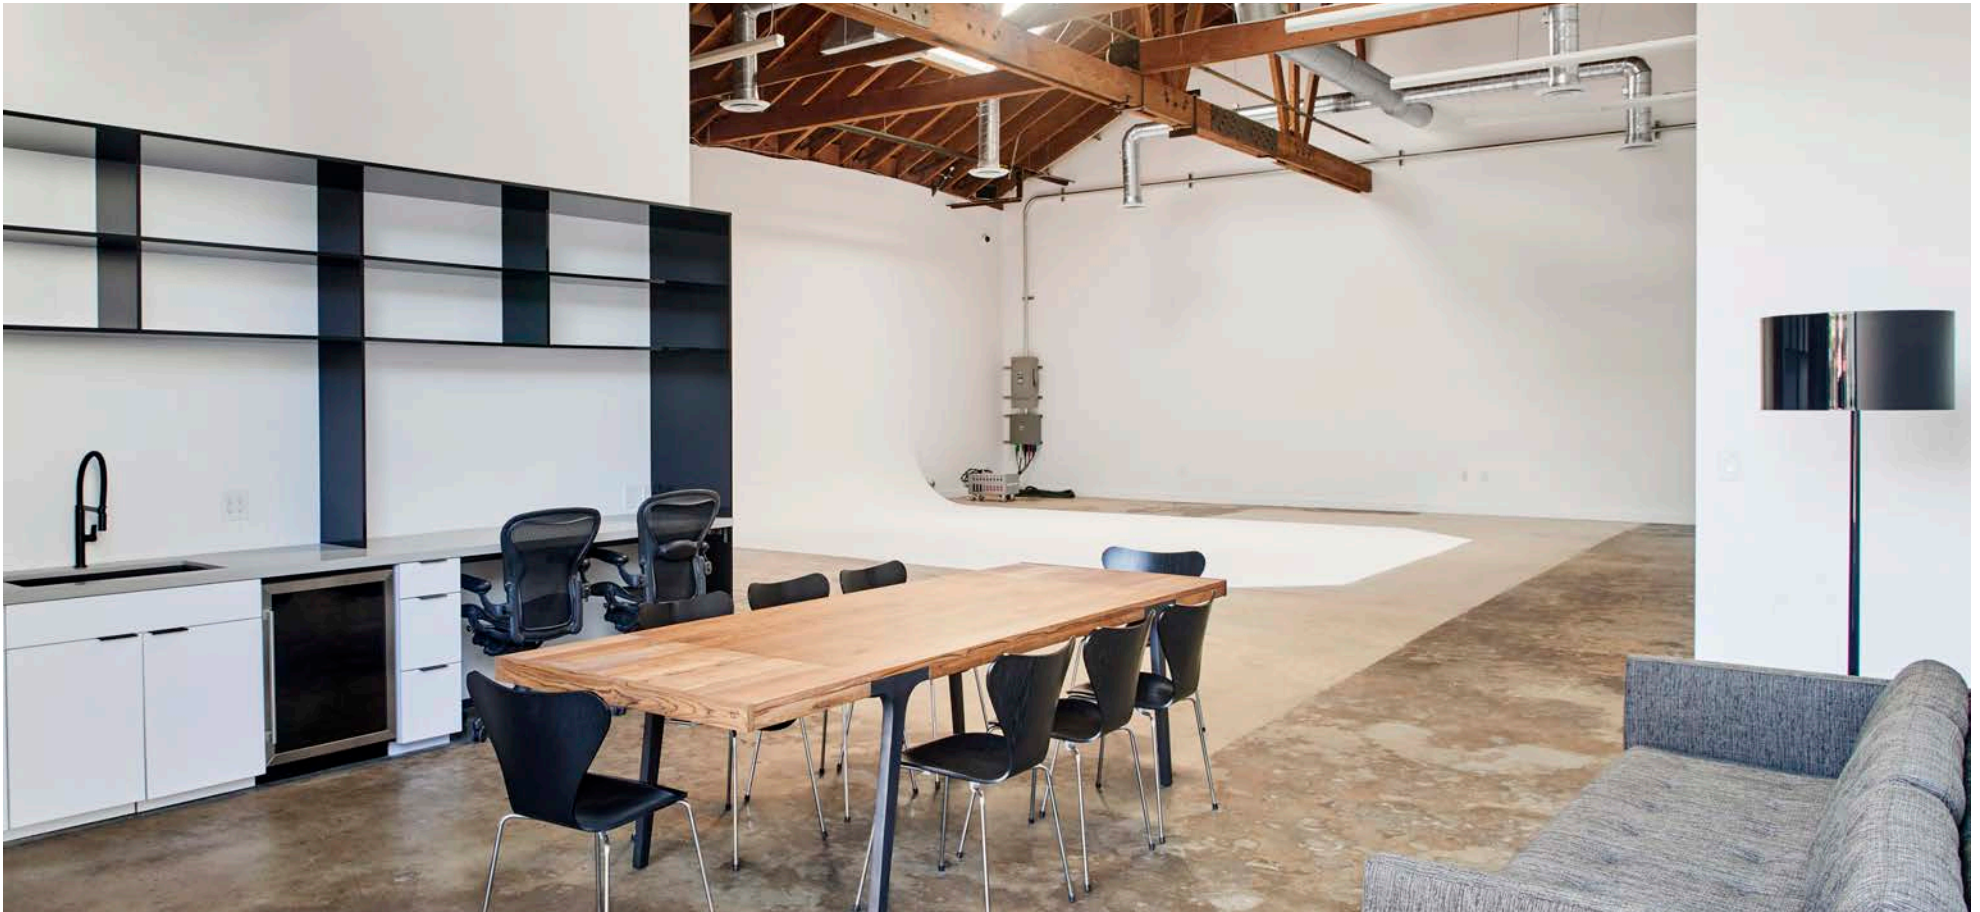

2 STUDIO

DETAILS:

2,164 sq. ft.
18'W x 25'D x 14'H cys
14-22' Ceilings
200 amps / 3 phase
Natural light/blackout capable skylights
Sonos sound system
iPad music station
Dedicated wireless access

Drive-in capable
Private restroom
Hair and makeup stations
Styling area
Communal workspace
In-studio kitchenette
Exposed wood beams