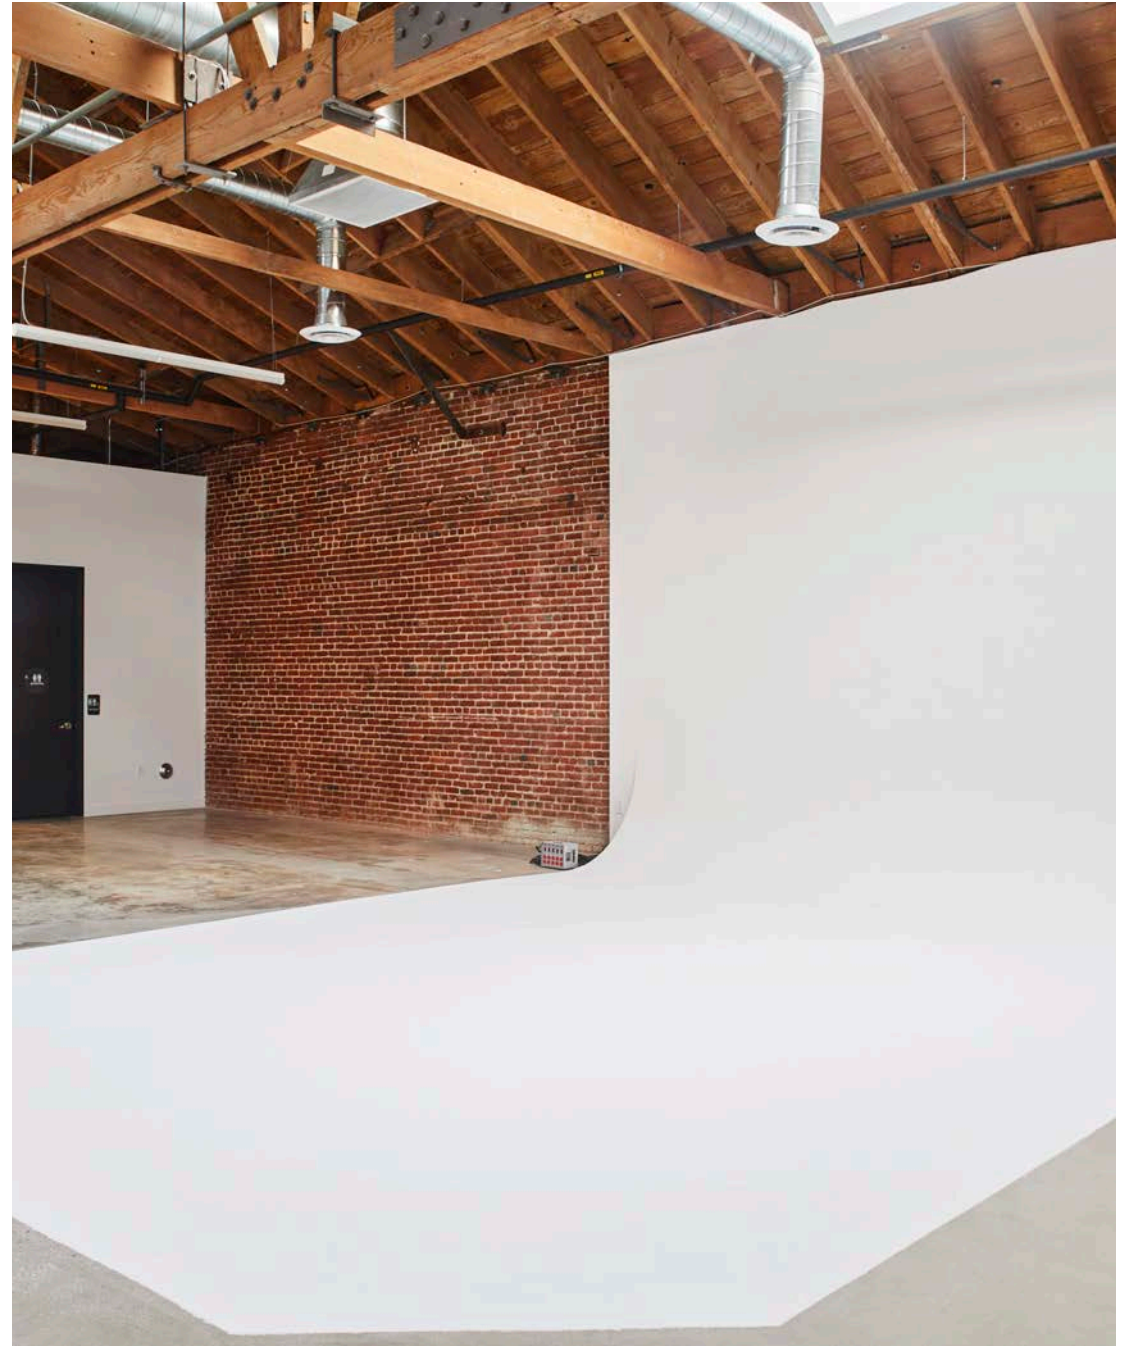

1119 S SANTA FE AVE.
LOS ANGELES, CA 90021

(310) 579-6000
SMASHBOXSTUDIOS.COM
INFO@SMASHBOXSTUDIOS.COM