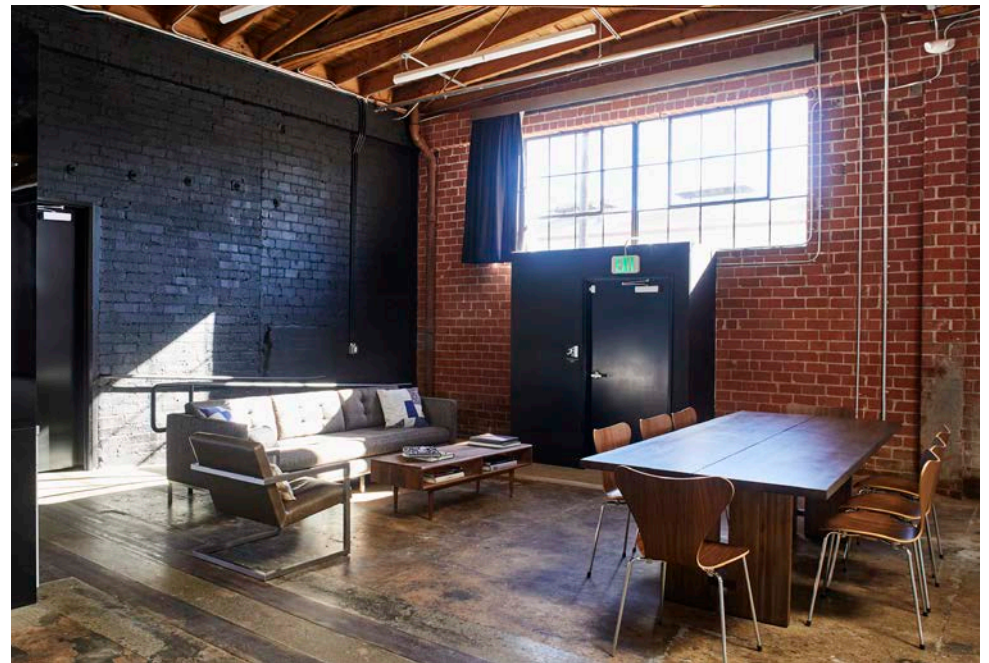

1119 S SANTA FE AVE.
LOS ANGELES, CA 90021

(310) 579-6000
SMASHBOXSTUDIOS.COM
INFO@SMASHBOXSTUDIOS.COM