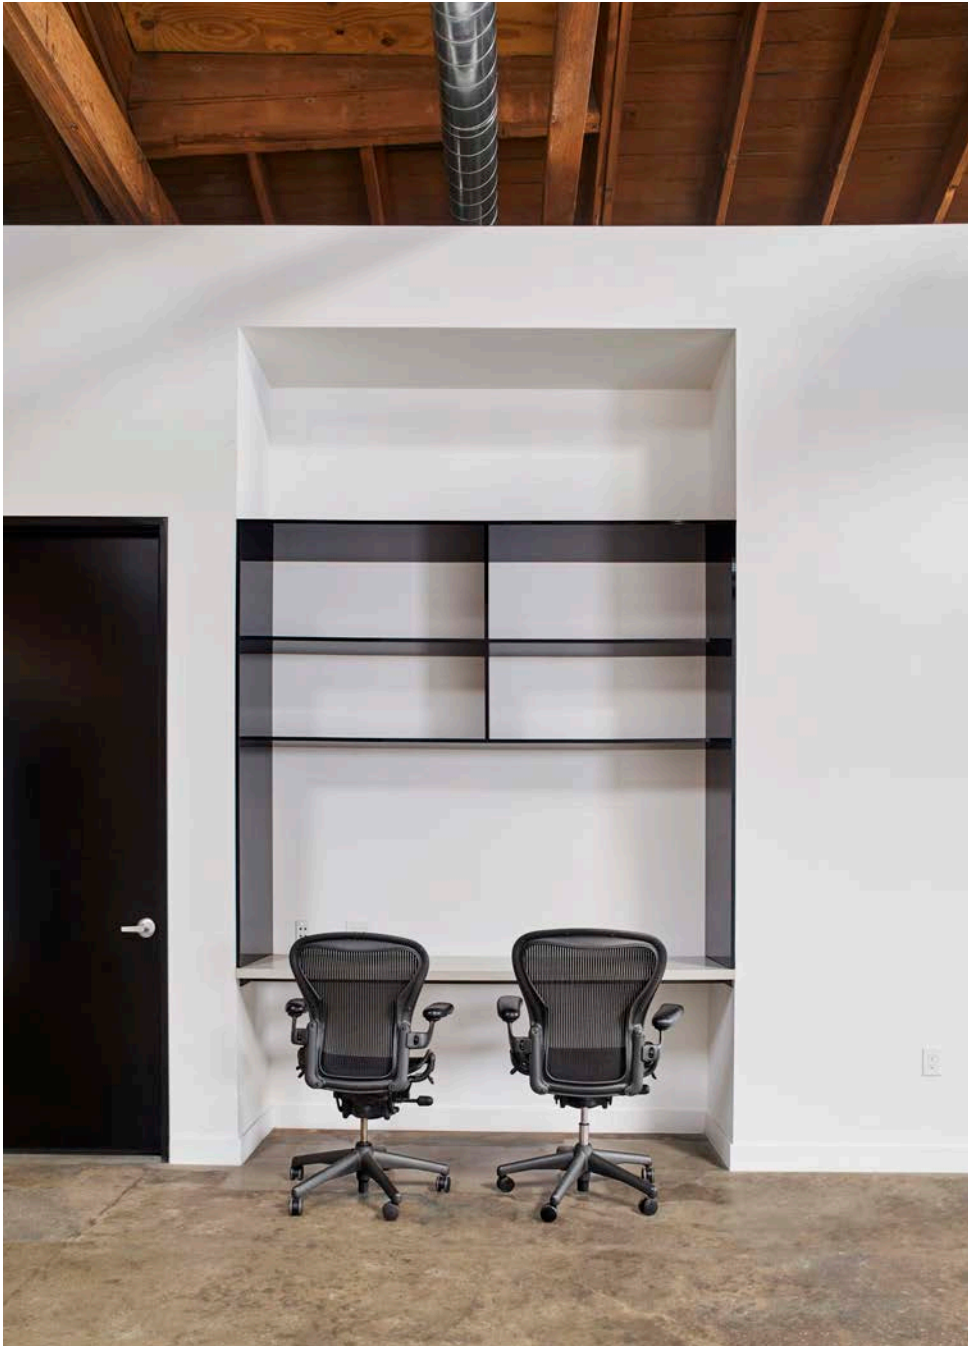

1119 S SANTA FE AVE.
LOS ANGELES, CA 90021

(310) 579-6000
SMASHBOXSTUDIOS.COM
INFO@SMASHBOXSTUDIOS.COM