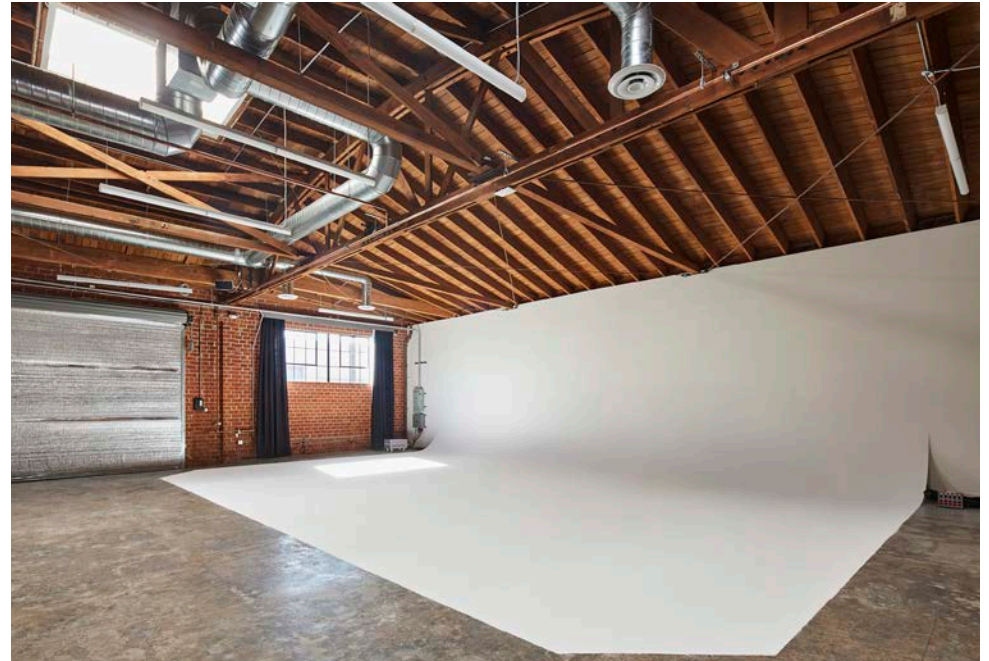

1119 S SANTA FE AVE.
LOS ANGELES, CA 90021

(310) 579-6000
SMASHBOXSTUDIOS.COM
INFO@SMASHBOXSTUDIOS.COM