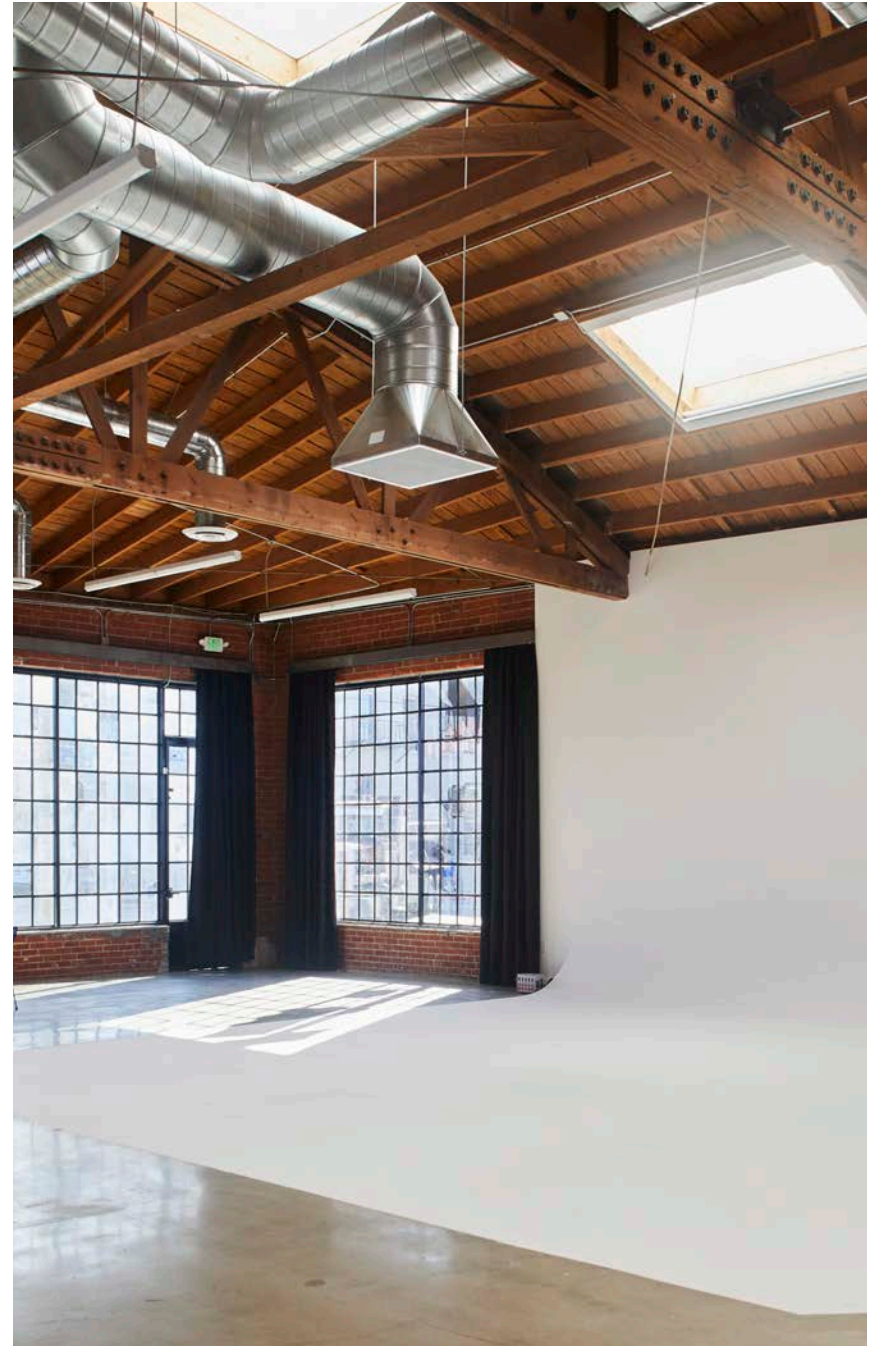

1119 S SANTA FE AVE.
LOS ANGELES, CA 90021

(310) 579-6000
SMASHBOXSTUDIOS.COM
INFO@SMASHBOXSTUDIOS.COM