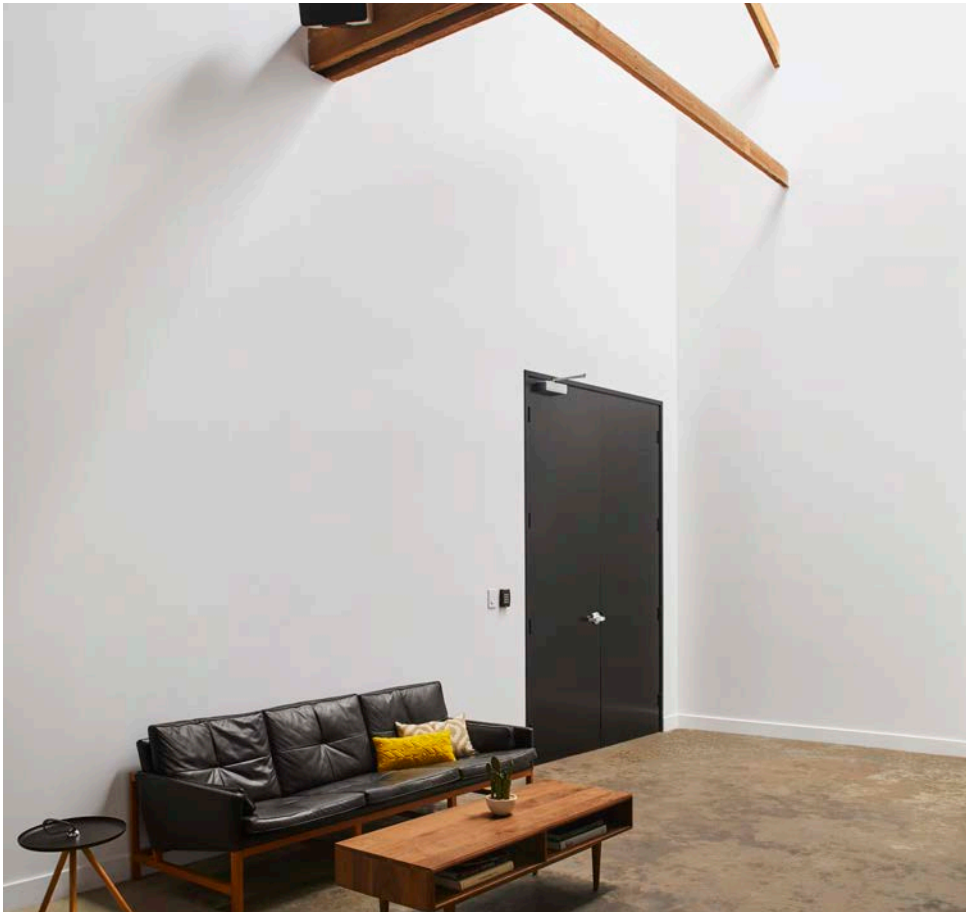

5 STUDIO

DETAILS:

600 sq. ft.
13-22' Ceilings
Natural light/blackout capable skylights
Dedicated wireless access Communal
workspace
White brick wall

1119 S SANTA FE AVE.
LOS ANGELES, CA 90021

(310) 579-6000
SMASHBOXSTUDIOS.COM
INFO@SMASHBOXSTUDIOS.COM